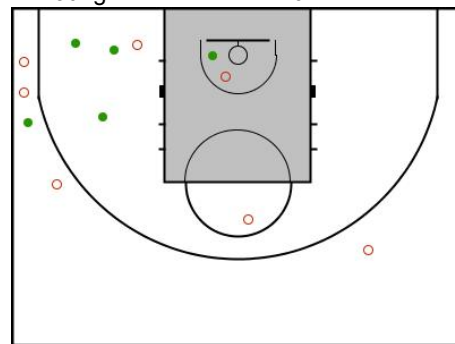

Age: 25
Minutes played: **10:00**
Points scored: **2**
+/- rating: **+0**