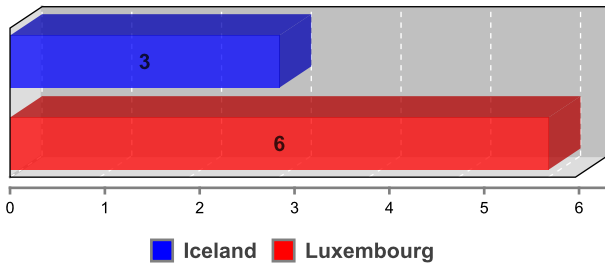

Turnovers

Iceland Luxembourg

Personal fouls

Iceland Luxembourg

Steals

Blocked shots

Drawn fouls

Fast break points