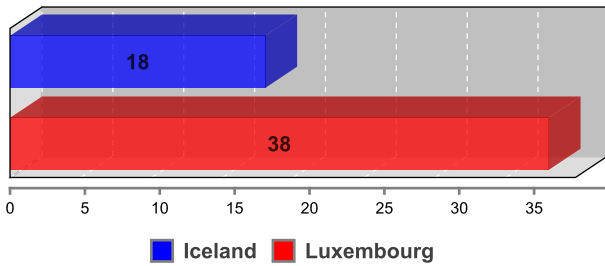

Points in the paint