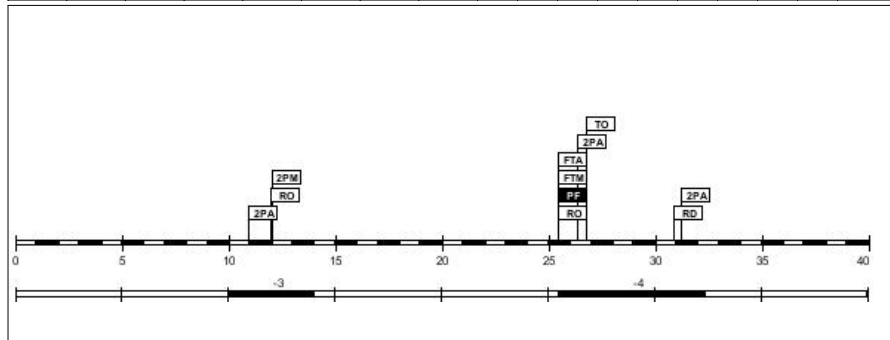

Age: 24
Minutes played: **06:43**
Points scored: **0**
+/- rating: **+0**

#7. Hildur Bjorg Kjartansdottir (Iceland)

FG		2P FG		3P FG		FT		Reb			AS	TO	ST	BS	PF		PTS
M/A	%	M/A	%	M/A	%	M/A	%	RO	RD	Tot							
0/1	0.0	0/1	0.0	0/0	0.0	0/0	0.0	0	1	1	0	0	0	0	0	0	0