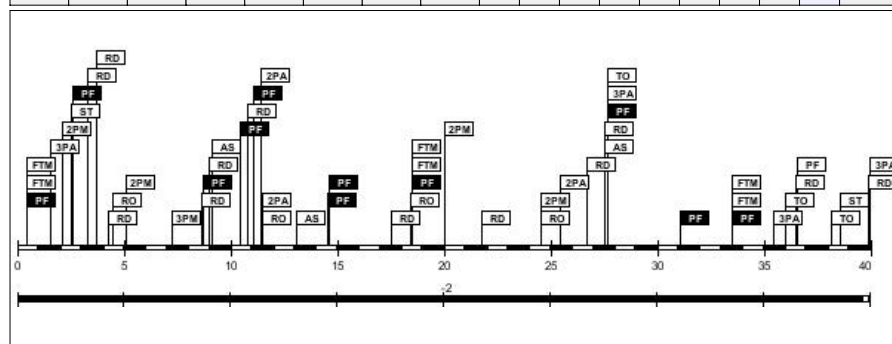

Game no. 59606
Luxembourg - Kirchberg
Coque

01.06.2013 14:00
(Local time)
Attendance: 2000

PLAYER EVALUATION

12 - 14

(20-14, 15-21, 12-13, 12-14)

#4. Helena Sverrisdottir (Iceland)

FG		2P FG		3P FG		FT		Reb			PF				PTS		
M/A	%	M/A	%	M/A	%	M/A	%	RO	RD	Tot	AS	TO	ST	BS		C	D
0/2	0.0	0/0	0.0	0/2	0.0	2/2	100.0	0	2	2	0	2	1	0	1	2	2