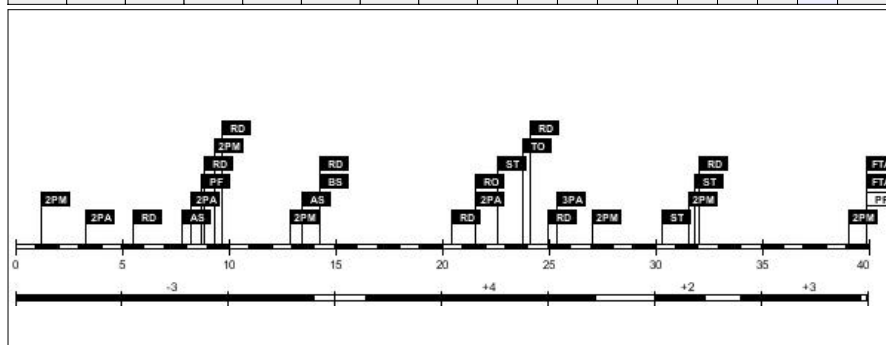

Age: 24

Minutes played: 10:00

Points scored: 4

+/- rating: +0

#4. Lisy Hetting (Luxembourg)

FG		2P FG		3P FG		FT		Reb			AS	TO	ST	BS	PF		PTS
M/A	%	M/A	%	M/A	%	M/A	%	RO	RD	Tot							
1/2	50.0	1/2	50.0	0/0	0.0	0/0	0.0	0	0	0	0	0	0	0	0	1	2

Height: 1.74m; Age: 22
 Minutes played: **05:49**
 Points scored: **2**
 +/- rating: **+0**

#6. Nadia Mossong (Luxembourg)

FG		2P FG		3P FG		FT		Reb			AS	TO	ST	BS	PF		PTS
M/A	%	M/A	%	M/A	%	M/A	%	RO	RD	Tot							
0/1	0.0	0/0	0.0	0/1	0.0	1/2	50.0	1	1	2	0	0	1	0	0	1	1

Height: 1.85m; Age: 27
 Minutes played: **06:29**
 Points scored: **1**
 +/- rating: **+2**

#7. Tessy Hetting (Luxembourg)

FG		2P FG		3P FG		FT		Reb			AS	TO	ST	BS	PF		PTS
M/A	%	M/A	%	M/A	%	M/A	%	RO	RD	Tot							
2/2	100.0	2/2	100.0	0/0	0.0	0/2	0.0	0	1	1	0	0	2	0	0	1	4