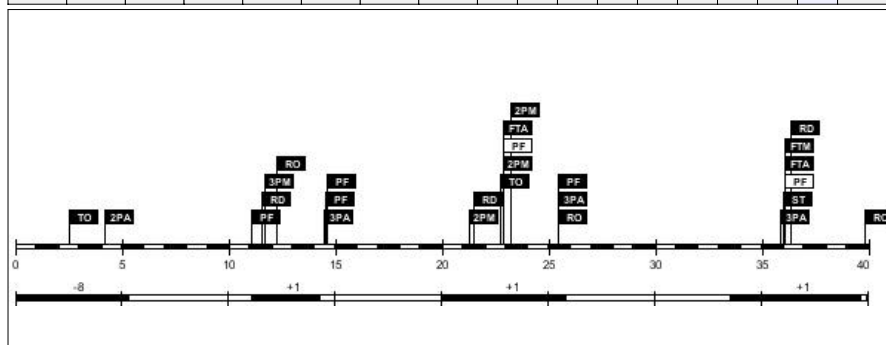

Age: 24

Minutes played: 10:00

Points scored: 4

+/- rating: +0

#4. Lisy Hetting (Luxembourg)

FG		2P FG		3P FG		FT		Reb			AS	TO	ST	BS	PF		PTS
M/A	%	M/A	%	M/A	%	M/A	%	RO	RD	Tot							
1/2	50.0	1/2	50.0	0/0	0.0	0/0	0.0	0	0	0	0	0	0	0	0	1	2

Height: 1.74m; Age: 22
 Minutes played: **05:49**
 Points scored: **2**
 +/- rating: **+0**

#6. Nadia Mossong (Luxembourg)

FG		2P FG		3P FG		FT		Reb			AS	TO	ST	BS	PF		PTS
M/A	%	M/A	%	M/A	%	M/A	%	RO	RD	Tot							
0/1	0.0	0/0	0.0	0/1	0.0	1/2	50.0	1	1	2	0	0	1	0	0	1	1

Height: 1.85m; Age: 27
 Minutes played: **06:29**
 Points scored: **1**
 +/- rating: **+2**

#7. Tessy Hetting (Luxembourg)

FG		2P FG		3P FG		FT		Reb			AS	TO	ST	BS	PF		PTS
M/A	%	M/A	%	M/A	%	M/A	%	RO	RD	Tot							
2/2	100.0	2/2	100.0	0/0	0.0	0/2	0.0	0	1	1	0	0	2	0	0	1	4