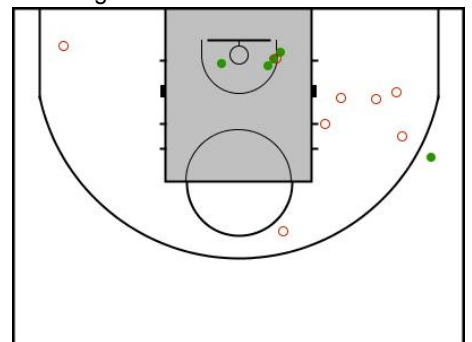

Height: 1.60m; Age: 22
 Minutes played: **02:27**
 Points scored: **2**
 +/- rating: **+2**

#12. Liz Schmitz (Luxembourg)

FG		2P FG		3P FG		FT		Reb			PF				PTS		
M/A	%	M/A	%	M/A	%	M/A	%	RO	RD	Tot	AS	TO	ST	BS		C	D
0/0	0.0	0/0	0.0	0/0	0.0	0/0	0.0	0	1	1	0	0	0	0	1	0	0

Height: 1.81m; Age: 24
 Minutes played: **05:15**
 Points scored: **0**
 +/- rating: **+2**

#14. Jil Haentges (Luxembourg)

FG		2P FG		3P FG		FT		Reb			PF				PTS		
M/A	%	M/A	%	M/A	%	M/A	%	RO	RD	Tot	AS	TO	ST	BS		C	D
0/0	0.0	0/0	0.0	0/0	0.0	0/0	0.0	0	0	0	0	0	1	0	0	0	0

Height: 1.84m; Age: 22
 Minutes played: **01:21**
 Points scored: **0**
 +/- rating: **-4**

#33. Christine Fisher (Luxembourg)

FG		2P FG		3P FG		FT		Reb			PF				PTS		
M/A	%	M/A	%	M/A	%	M/A	%	RO	RD	Tot	AS	TO	ST	BS		C	D
1/3	33.3	0/2	0.0	1/1	100.0	0/0	0.0	0	1	1	0	0	1	0	0	0	3

Height: 1.85m; Age: 29
 Minutes played: **10:00**
 Points scored: **3**
 +/- rating: **+0**

GSSE - Women

Iceland vs Luxembourg

Referees: JEANNEAU Johann, GIANCICCCHI Gian Luigi, LARSEN Rune

Comissioner: STEFFES Alain