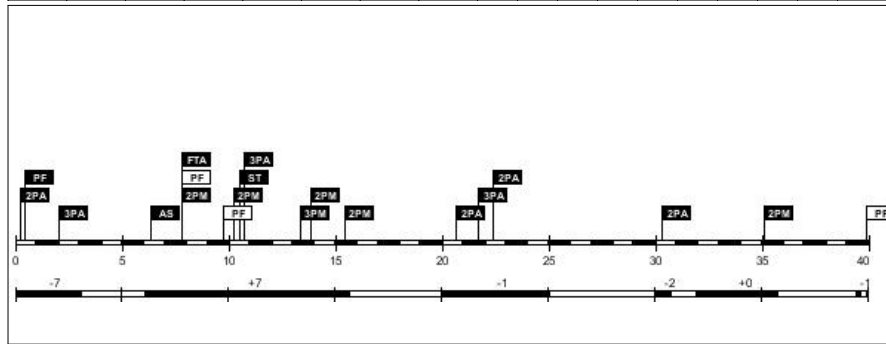

Age: 24

Minutes played: 10:00

Points scored: 4

+/- rating: +0

#4. Lisy Hetting (Luxembourg)

FG		2P FG		3P FG		FT		Reb			AS	TO	ST	BS	PF		PTS
M/A	%	M/A	%	M/A	%	M/A	%	RO	RD	Tot							
1/2	50.0	1/2	50.0	0/0	0.0	0/0	0.0	0	0	0	0	0	0	0	0	1	2

Height: 1.74m; Age: 22
 Minutes played: **05:49**
 Points scored: **2**
 +/- rating: **+0**

#6. Nadia Mossong (Luxembourg)

FG		2P FG		3P FG		FT		Reb			AS	TO	ST	BS	PF		PTS
M/A	%	M/A	%	M/A	%	M/A	%	RO	RD	Tot							
0/1	0.0	0/0	0.0	0/1	0.0	1/2	50.0	1	1	2	0	0	1	0	0	1	1

Height: 1.85m; Age: 27
 Minutes played: **06:29**
 Points scored: **1**
 +/- rating: **+2**

#7. Tessy Hetting (Luxembourg)

FG		2P FG		3P FG		FT		Reb			AS	TO	ST	BS	PF		PTS
M/A	%	M/A	%	M/A	%	M/A	%	RO	RD	Tot							
2/2	100.0	2/2	100.0	0/0	0.0	0/2	0.0	0	1	1	0	0	2	0	0	1	4