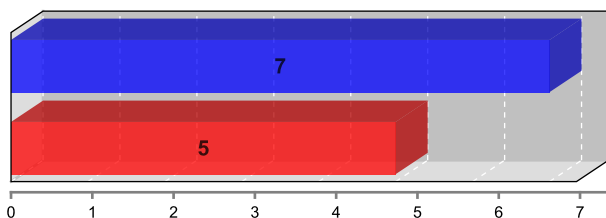

GSSE - Women

Iceland vs Luxembourg

Referees: JEANNEAU Johann, GIANCIECCHI Gian Luigi, LARSEN Rune

Comissioner: STEFFES Alain

Game no. 59606
Luxembourg - Kirchberg
Coque

01.06.2013 14:00
(Local time)
Attendance: 2000

TEAM COMPARISON

12 - 14

(20-14, 15-21, 12-13, 12-14)

Field goals

Iceland Luxembourg

Two points shots

Iceland Luxembourg

Three points shots

Iceland Luxembourg

Free throws

Iceland Luxembourg

Rebounds

Iceland Luxembourg

Assists

Iceland Luxembourg

Turnovers

Iceland Luxembourg

Personal fouls

Iceland Luxembourg