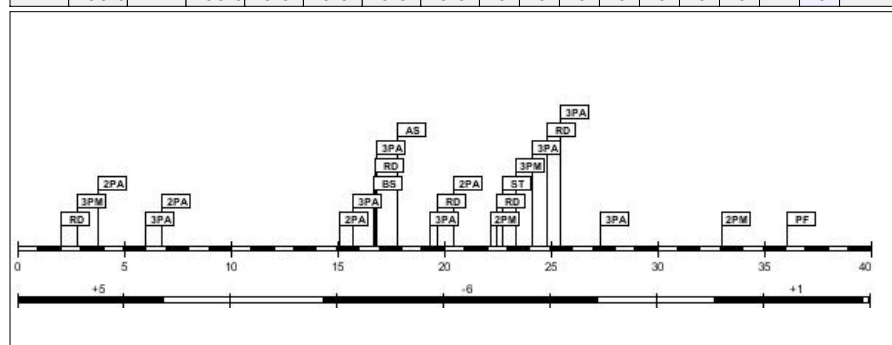

#5. Petrunella Skuladottir (Iceland)

FG		2P FG		3P FG		FT		Reb			PF				PTS		
M/A	%	M/A	%	M/A	%	M/A	%	RO	RD	Tot	AS	TO	ST	BS		C	D
1/1	100.0	1/1	100.0	0/0	0.0	0/0	0.0	0	0	0	0	0	0	0	1	0	2