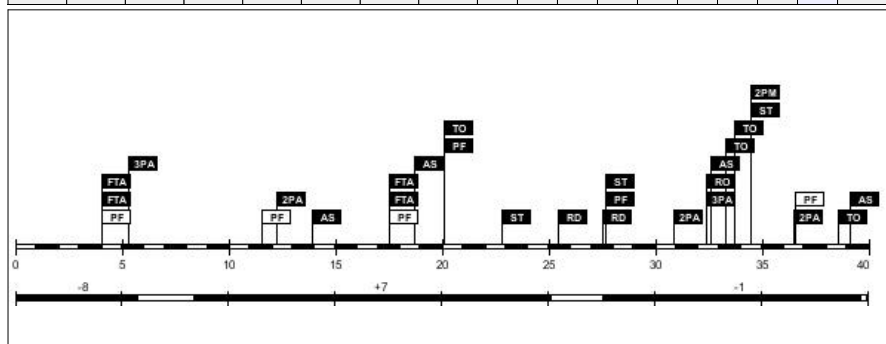

Height: 1.74m; Age: 22
 Minutes played: **05:49**
 Points scored: **2**
 +/- rating: **+0**

#6. Nadia Mossong (Luxembourg)

FG		2P FG		3P FG		FT		Reb			AS	TO	ST	BS	PF		PTS
M/A	%	M/A	%	M/A	%	M/A	%	RO	RD	Tot							
0/1	0.0	0/0	0.0	0/1	0.0	1/2	50.0	1	1	2	0	0	1	0	0	1	1

Height: 1.85m; Age: 27
 Minutes played: **06:29**
 Points scored: **1**
 +/- rating: **+2**

#7. Tessy Hetting (Luxembourg)

FG		2P FG		3P FG		FT		Reb			AS	TO	ST	BS	PF		PTS
M/A	%	M/A	%	M/A	%	M/A	%	RO	RD	Tot							
2/2	100.0	2/2	100.0	0/0	0.0	0/2	0.0	0	1	1	0	0	2	0	0	1	4

Height: 1.88m; Age: 26
 Minutes played: **08:39**
 Points scored: **4**
 +/- rating: **+4**

#8. Cathy Schmit (Luxembourg)

FG		2P FG		3P FG		FT		Reb			AS	TO	ST	BS	PF		PTS
M/A	%	M/A	%	M/A	%	M/A	%	RO	RD	Tot							
1/4	25.0	1/3	33.3	0/1	0.0	0/0	0.0	1	0	1	2	3	1	0	0	1	2