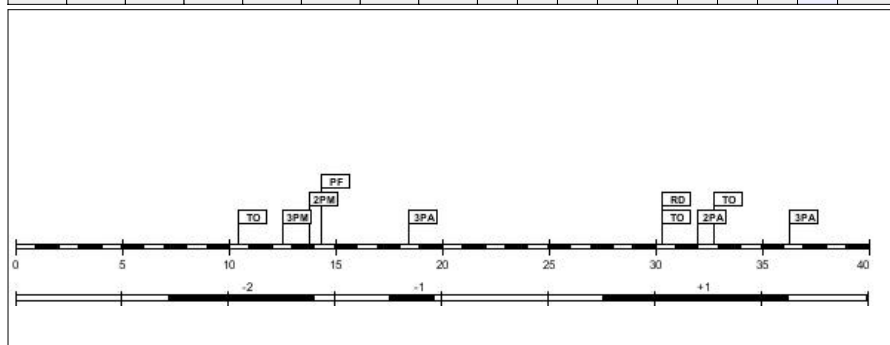

Age: 26

Minutes played: 06:08

Points scored: 4

+/- rating: -1

#13. Kristrun Sigurjonsdottir (Iceland)

FG		2P FG		3P FG		FT		Reb			AS	TO	ST	BS	PF		PTS
M/A	%	M/A	%	M/A	%	M/A	%	RO	RD	Tot							
0/2	0.0	0/1	0.0	0/1	0.0	0/0	0.0	0	1	1	0	2	0	0	0	0	0