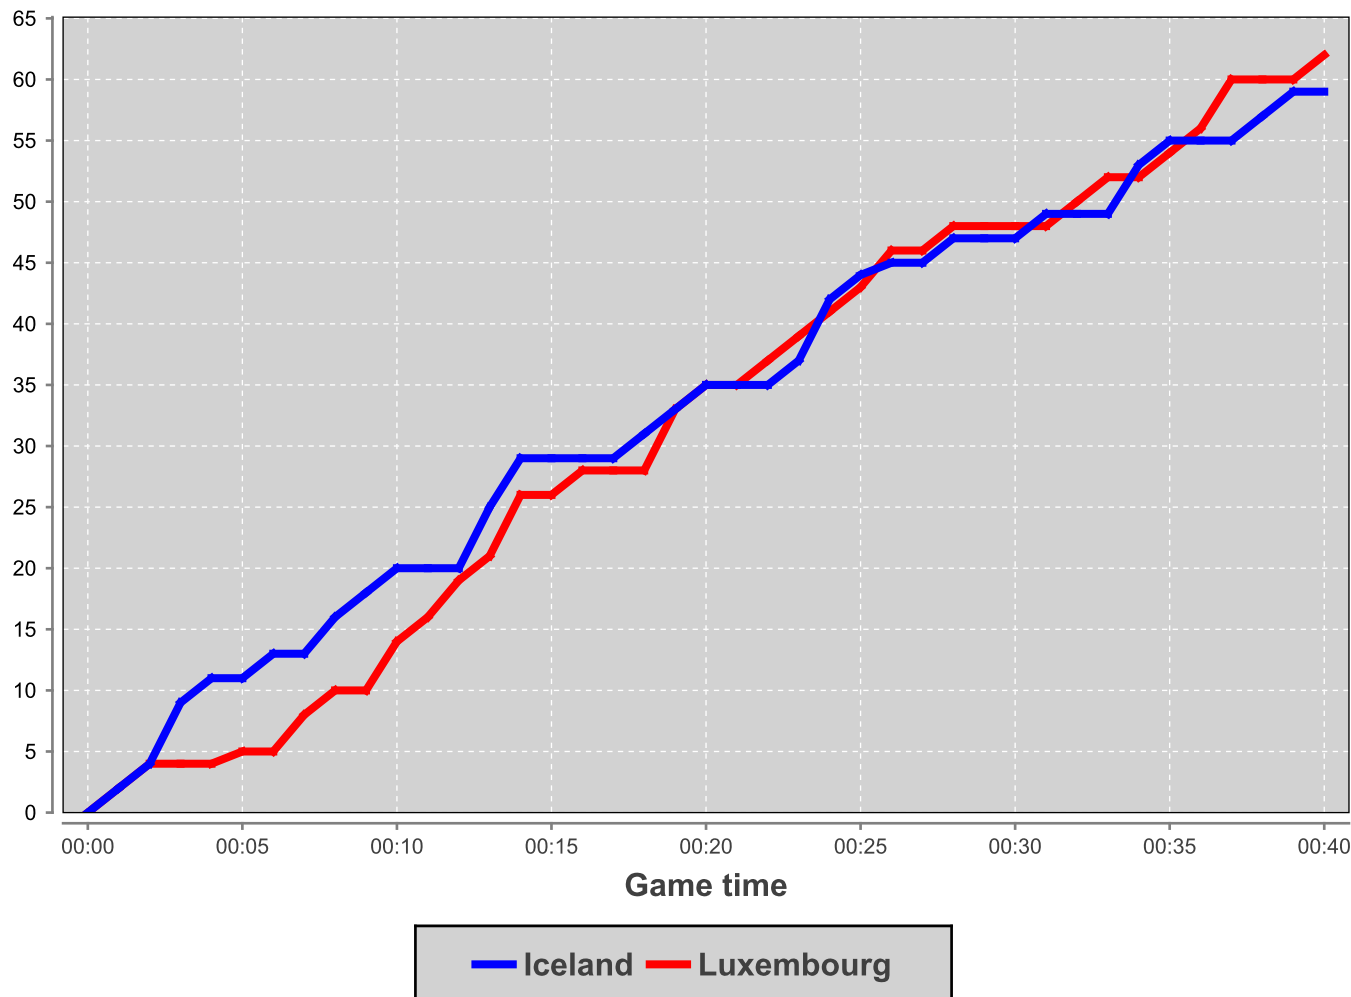

Game no. 59606
Luxembourg - Kirchberg
Coque

01.06.2013 14:00
(Local time)
Attendance: 2000

SCORE DEVELOPMENT

12 - 14

(20-14, 15-21, 12-13, 12-14)

Scoring by 5 minutes intervals

	Q1		Q2		Q3		Q4	
ISL	11	20	29	35	44	47	55	59
LUX	5	14	26	35	43	48	54	62