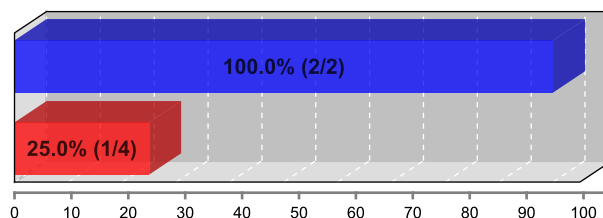

Free throws