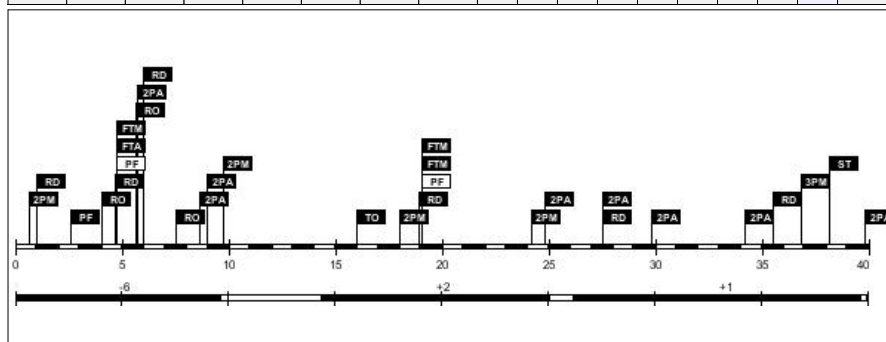

Height: 1.60m; Age: 22
 Minutes played: **02:27**
 Points scored: **2**
 +/- rating: **+2**

#12. Liz Schmitz (Luxembourg)

FG		2P FG		3P FG		FT		Reb			PF				PTS		
M/A	%	M/A	%	M/A	%	M/A	%	RO	RD	Tot	AS	TO	ST	BS		C	D
0/0	0.0	0/0	0.0	0/0	0.0	0/0	0.0	0	1	1	0	0	0	0	1	0	0

Height: 1.81m; Age: 24
 Minutes played: **05:15**
 Points scored: **0**
 +/- rating: **+2**

#14. Jil Haentges (Luxembourg)

FG		2P FG		3P FG		FT		Reb			PF				PTS		
M/A	%	M/A	%	M/A	%	M/A	%	RO	RD	Tot	AS	TO	ST	BS		C	D
0/0	0.0	0/0	0.0	0/0	0.0	0/0	0.0	0	0	0	0	0	1	0	0	0	0

Height: 1.84m; Age: 22
 Minutes played: **01:21**
 Points scored: **0**
 +/- rating: **-4**

#33. Christine Fisher (Luxembourg)

FG		2P FG		3P FG		FT		Reb			PF				PTS		
M/A	%	M/A	%	M/A	%	M/A	%	RO	RD	Tot	AS	TO	ST	BS		C	D
1/3	33.3	0/2	0.0	1/1	100.0	0/0	0.0	0	1	1	0	0	1	0	0	0	3