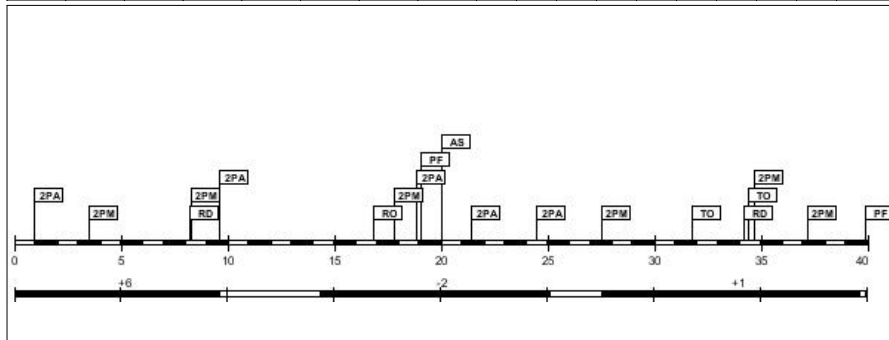

Age: 16

Minutes played: 00:35

Points scored: 0

+/- rating: +0

#15. Maria Ben Erlingsdottir (Iceland)

FG		2P FG		3P FG		FT		Reb			AS	TO	ST	BS	PF		PTS
M/A	%	M/A	%	M/A	%	M/A	%	RO	RD	Tot					C	D	
2/2	100.0	2/2	100.0	0/0	0.0	0/0	0.0	0	1	1	0	2	0	0	1	0	4

Age: 24

Minutes played: 10:00

Points scored: 4

+/- rating: +0

#4. Lisy Hetting (Luxembourg)

FG		2P FG		3P FG		FT		Reb			AS	TO	ST	BS	PF		PTS
M/A	%	M/A	%	M/A	%	M/A	%	RO	RD	Tot							
1/2	50.0	1/2	50.0	0/0	0.0	0/0	0.0	0	0	0	0	0	0	0	0	1	2

Height: 1.85m; Age: 27
 Minutes played: **06:29**
 Points scored: **1**
 +/- rating: **+2**

#7. Tessy Hetting (Luxembourg)

FG		2P FG		3P FG		FT		Reb			AS	TO	ST	BS	PF		PTS
M/A	%	M/A	%	M/A	%	M/A	%	RO	RD	Tot							
2/2	100.0	2/2	100.0	0/0	0.0	0/2	0.0	0	1	1	0	0	2	0	0	1	4