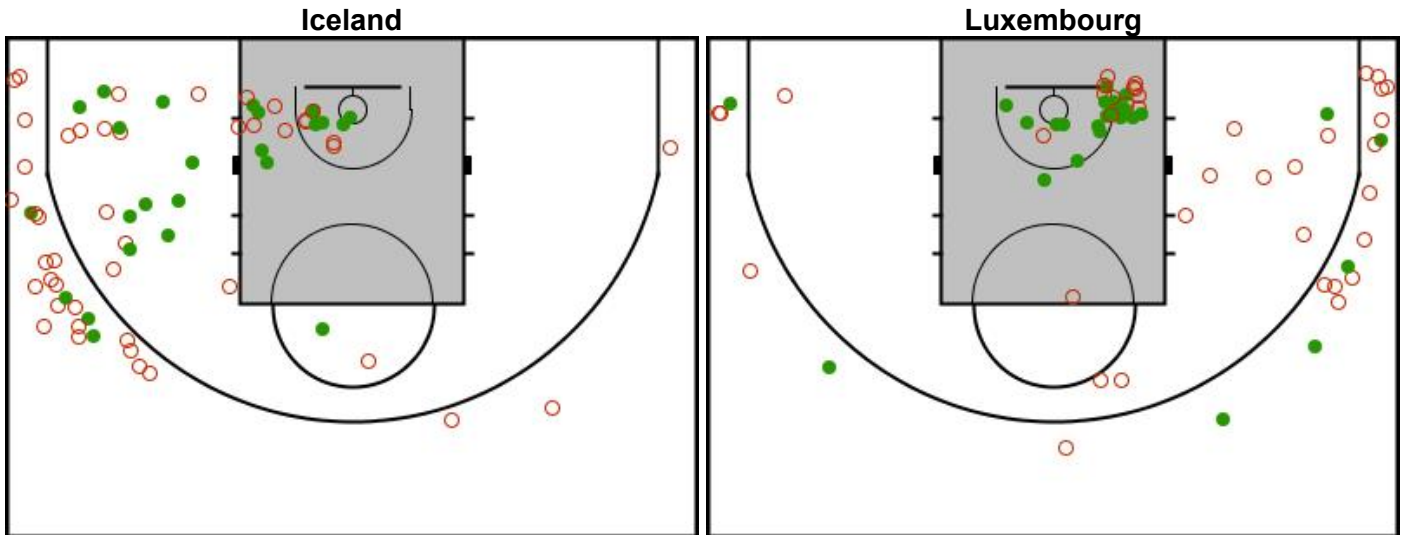

GSSE - Women

Iceland vs Luxembourg

Referees: JEANNEAU Johann, GIANCIECCHI Gian Luigi, LARSEN Rune
Comissioner: STEFFES Alain

Game no. 59606
Luxembourg - Kirchberg
Coque

01.06.2013 14:00
(Local time)
Attendance: 2000

Shot chart

12 - 14

(20-14, 15-21, 12-13, 12-14)