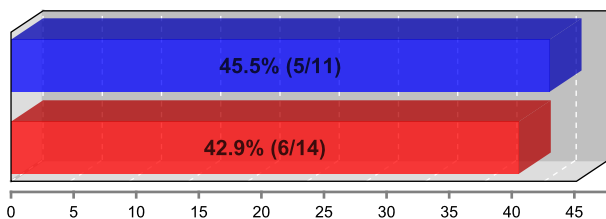

01.06.2013 14:00
(Local time)
Attendance: 2000

TEAM COMPARISON

12 - 14

(20-14, 15-21, 12-13, 12-14)

Field goals

Iceland Luxembourg

Two points shots

Iceland Luxembourg