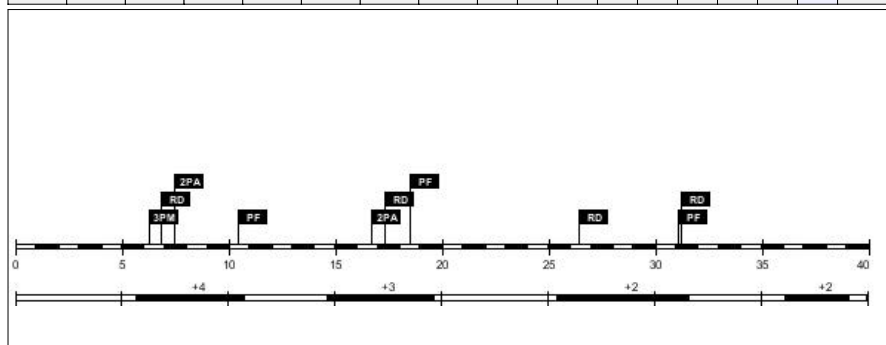

Height: 1.85m; Age: 27
 Minutes played: **06:29**
 Points scored: **1**
 +/- rating: **+2**

#7. Tessy Hetting (Luxembourg)

FG		2P FG		3P FG		FT		Reb			AS	TO	ST	BS	PF		PTS
M/A	%	M/A	%	M/A	%	M/A	%	RO	RD	Tot							
2/2	100.0	2/2	100.0	0/0	0.0	0/2	0.0	0	1	1	0	0	2	0	0	1	4

Height: 1.88m; Age: 26
 Minutes played: **08:39**
 Points scored: **4**
 +/- rating: **+4**

#8. Cathy Schmit (Luxembourg)

FG		2P FG		3P FG		FT		Reb			AS	TO	ST	BS	PF		PTS
M/A	%	M/A	%	M/A	%	M/A	%	RO	RD	Tot							
1/4	25.0	1/3	33.3	0/1	0.0	0/0	0.0	1	0	1	2	3	1	0	0	1	2

Height: 1.74m; Age: 22
 Minutes played: **10:00**
 Points scored: **2**
 +/- rating: **+0**

#9. Lynn Schreiner (Luxembourg)

FG		2P FG		3P FG		FT		Reb			PF				PTS		
M/A	%	M/A	%	M/A	%	M/A	%	RO	RD	Tot	AS	TO	ST	BS		C	D
1/2	50.0	1/1	100.0	0/1	0.0	0/0	0.0	0	0	0	0	1	0	0	2	0	2

Height: 1.60m; Age: 22
 Minutes played: **02:27**
 Points scored: **2**
 +/- rating: **+2**

#12. Liz Schmitz (Luxembourg)

FG		2P FG		3P FG		FT		Reb			PF				PTS		
M/A	%	M/A	%	M/A	%	M/A	%	RO	RD	Tot	AS	TO	ST	BS		C	D
0/0	0.0	0/0	0.0	0/0	0.0	0/0	0.0	0	1	1	0	0	0	0	1	0	0