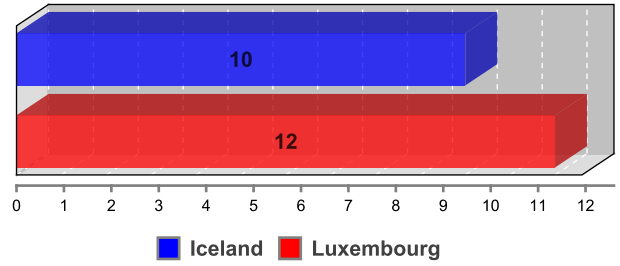

Turnovers

Iceland Luxembourg

Personal fouls

Iceland Luxembourg

Steals

Blocked shots

Drawn fouls

Fast break points