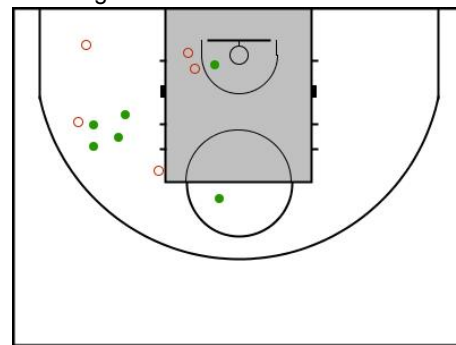

Age: 16

Minutes played: 00:35

Points scored: 0

+/- rating: +0

#15. Maria Ben Erlingsdottir (Iceland)

FG		2P FG		3P FG		FT		Reb			AS	TO	ST	BS	PF		PTS
M/A	%	M/A	%	M/A	%	M/A	%	RO	RD	Tot					C	D	
2/2	100.0	2/2	100.0	0/0	0.0	0/0	0.0	0	1	1	0	2	0	0	1	0	4

Age: 24

Minutes played: 10:00

Points scored: 4

+/- rating: +0

#4. Lisy Hetting (Luxembourg)

FG		2P FG		3P FG		FT		Reb			AS	TO	ST	BS	PF		PTS
M/A	%	M/A	%	M/A	%	M/A	%	RO	RD	Tot							
1/2	50.0	1/2	50.0	0/0	0.0	0/0	0.0	0	0	0	0	0	0	0	0	1	2