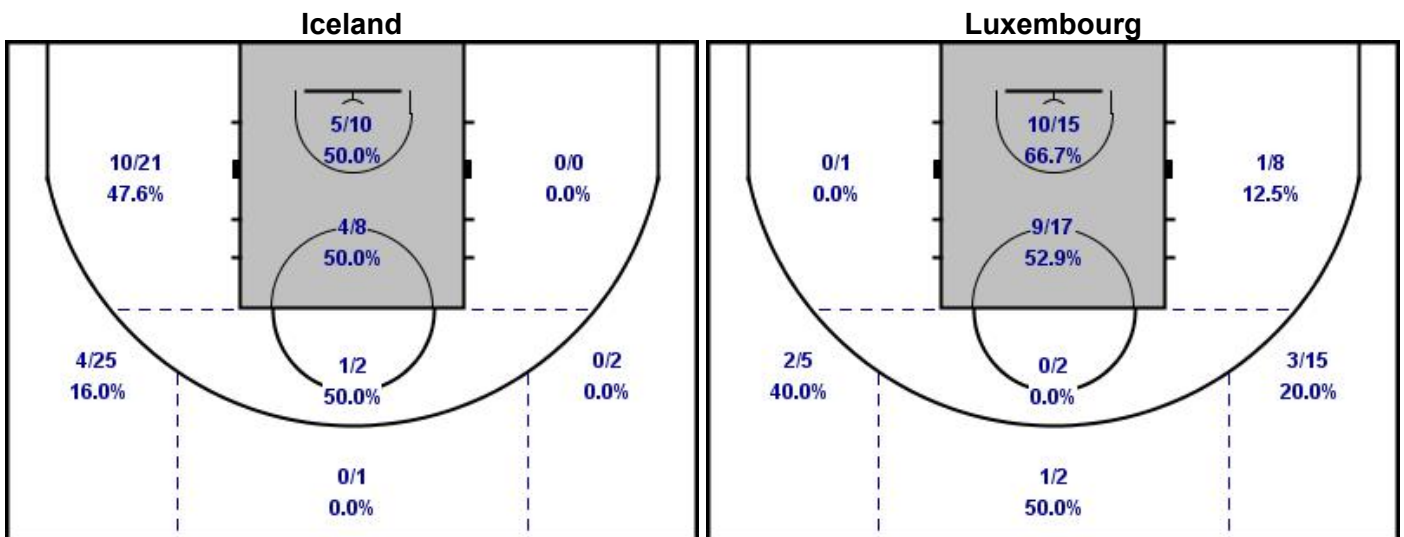

GSSE - Women

Iceland vs Luxembourg

Referees: JEANNEAU Johann, GIANCIECCHI Gian Luigi, LARSEN Rune
Comissioner: STEFFES Alain

Game no. 59606
Luxembourg - Kirchberg
Coque

01.06.2013 14:00
(Local time)
Attendance: 2000

Shot chart

12 - 14

(20-14, 15-21, 12-13, 12-14)