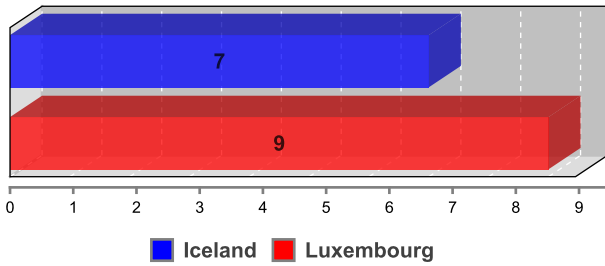

Points from turnovers