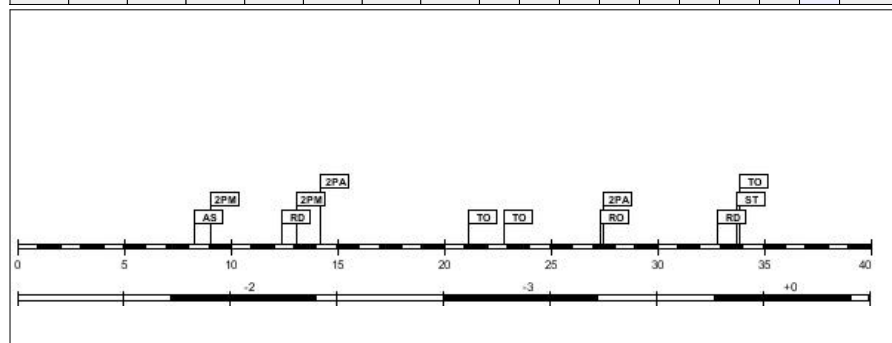

#6. Bryndis Gudmundsdottir (Iceland)

FG		2P FG		3P FG		FT		Reb			PF				PTS		
M/A	%	M/A	%	M/A	%	M/A	%	RO	RD	Tot	AS	TO	ST	BS		C	D
0/0	0.0	0/0	0.0	0/0	0.0	0/0	0.0	0	1	1	0	1	1	0	0	0	0