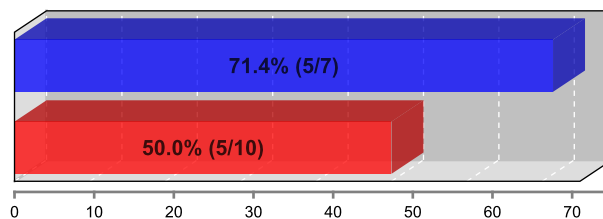

01.06.2013 14:00
(Local time)
Attendance: 2000

TEAM COMPARISON

12 - 14

(20-14, 15-21, 12-13, 12-14)

Field goals

Iceland Luxembourg

Two points shots

Iceland Luxembourg