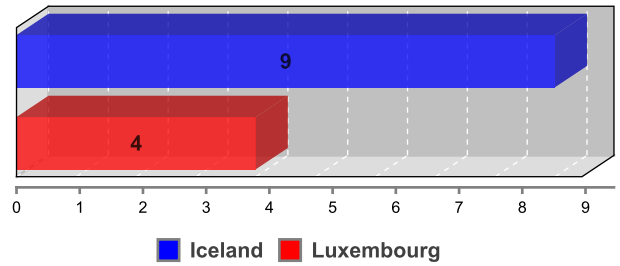

Second chance points