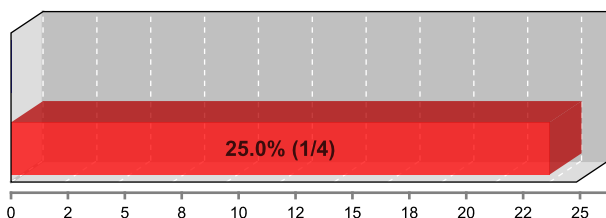

Three points shots