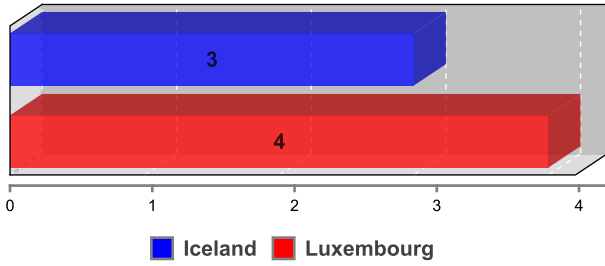

Turnovers

Iceland Luxembourg

Personal fouls

Iceland Luxembourg

Steals

Blocked shots

Drawn fouls

Fast break points