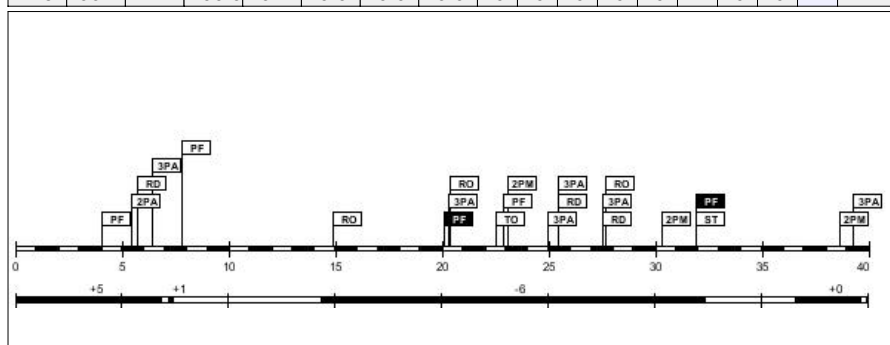

Age: 26

Minutes played: 06:08

Points scored: 4

+/- rating: -1

#13. Kristrun Sigurjonsdottir (Iceland)

FG		2P FG		3P FG		FT		Reb			AS	TO	ST	BS	PF		PTS
M/A	%	M/A	%	M/A	%	M/A	%	RO	RD	Tot							
0/2	0.0	0/1	0.0	0/1	0.0	0/0	0.0	0	1	1	0	2	0	0	0	0	0