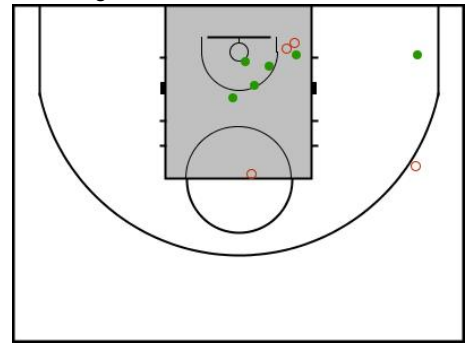

Height: 1.74m; Age: 22
 Minutes played: **05:49**
 Points scored: **2**
 +/- rating: **+0**

#6. Nadia Mossong (Luxembourg)

FG		2P FG		3P FG		FT		Reb			AS	TO	ST	BS	PF		PTS
M/A	%	M/A	%	M/A	%	M/A	%	RO	RD	Tot							
0/1	0.0	0/0	0.0	0/1	0.0	1/2	50.0	1	1	2	0	0	1	0	0	1	1

Height: 1.85m; Age: 27
 Minutes played: **06:29**
 Points scored: **1**
 +/- rating: **+2**

#7. Tessy Hetting (Luxembourg)

FG		2P FG		3P FG		FT		Reb			AS	TO	ST	BS	PF		PTS
M/A	%	M/A	%	M/A	%	M/A	%	RO	RD	Tot							
2/2	100.0	2/2	100.0	0/0	0.0	0/2	0.0	0	1	1	0	0	2	0	0	1	4

Height: 1.88m; Age: 26
 Minutes played: **08:39**
 Points scored: **4**
 +/- rating: **+4**

#8. Cathy Schmit (Luxembourg)

FG		2P FG		3P FG		FT		Reb			AS	TO	ST	BS	PF		PTS
M/A	%	M/A	%	M/A	%	M/A	%	RO	RD	Tot							
1/4	25.0	1/3	33.3	0/1	0.0	0/0	0.0	1	0	1	2	3	1	0	0	1	2