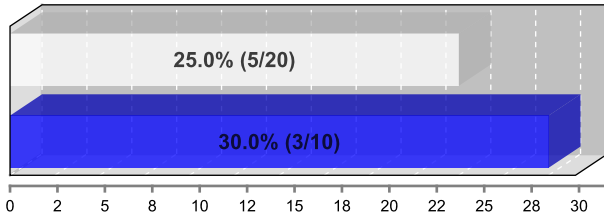

GSSE - Women

Malta vs Cyprus

Referees: SILVA Sergio, GLOD Patrick, WEIWEERS Pascale
Comissioner: MOUSEL Gully

Game no. 59605
Luxembourg - Kirchberg
Coque

01.06.2013 09:00
(Local time)
Attendance: 200

TEAM COMPARISON

13 - 15

(11-12, 9-15, 16-16, 13-15)

Field goals