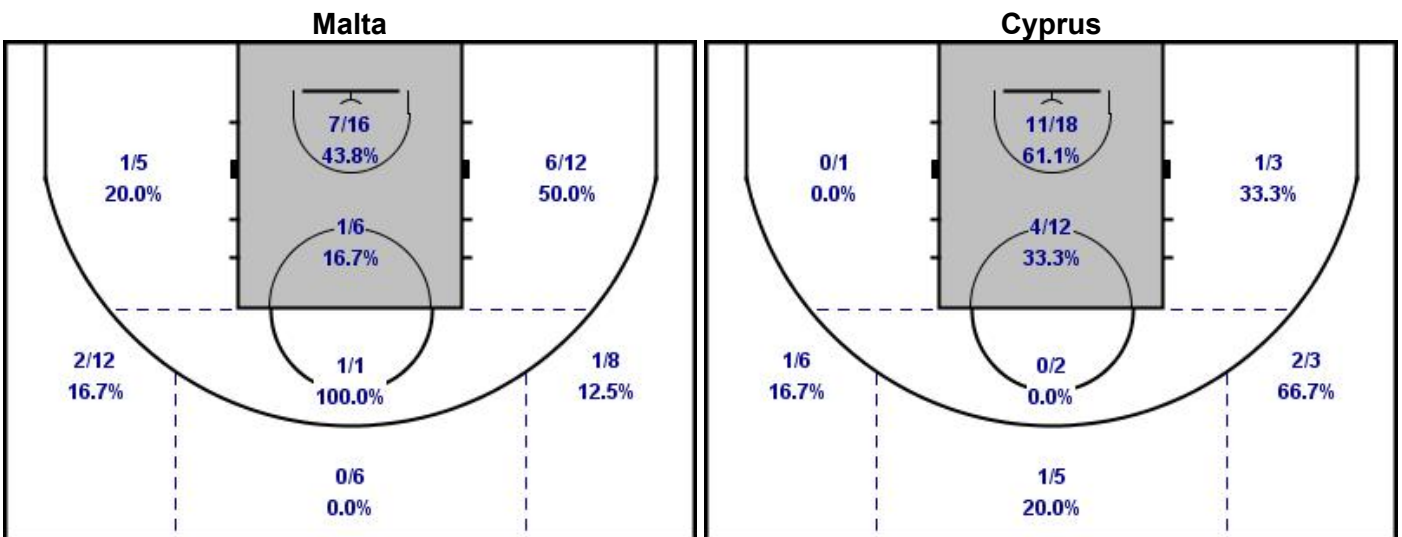

GSSE - Women

Malta vs Cyprus

Referees: SILVA Sergio, GLOD Patrick, WEIWEERS Pascale
Comissioner: MOUSEL Gully

Game no. 59605
Luxembourg - Kirchberg
Coque

01.06.2013 09:00
(Local time)
Attendance: 200

Shot chart

13 - 15

(11-12, 9-15, 16-16, 13-15)