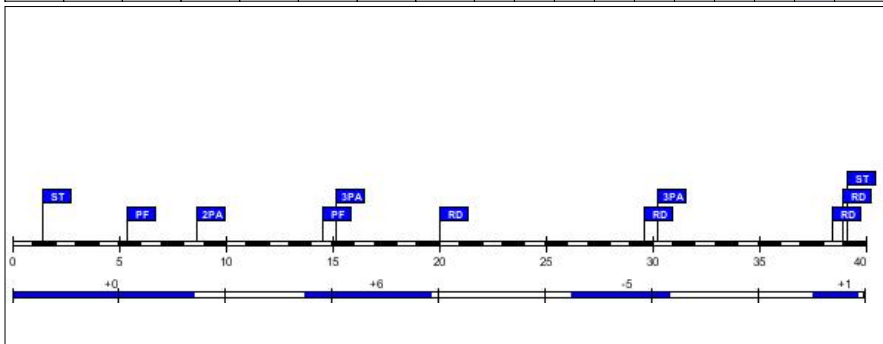

#13. Stavroulla Koniali (Cyprus)

FG		2P FG		3P FG		FT		Reb			PF				PTS		
M/A	%	M/A	%	M/A	%	M/A	%	RO	RD	Tot	AS	TO	ST	BS		C	D
0/1	0.0	0/0	0.0	0/1	0.0	0/0	0.0	0	2	2	0	0	1	0	0	0	0