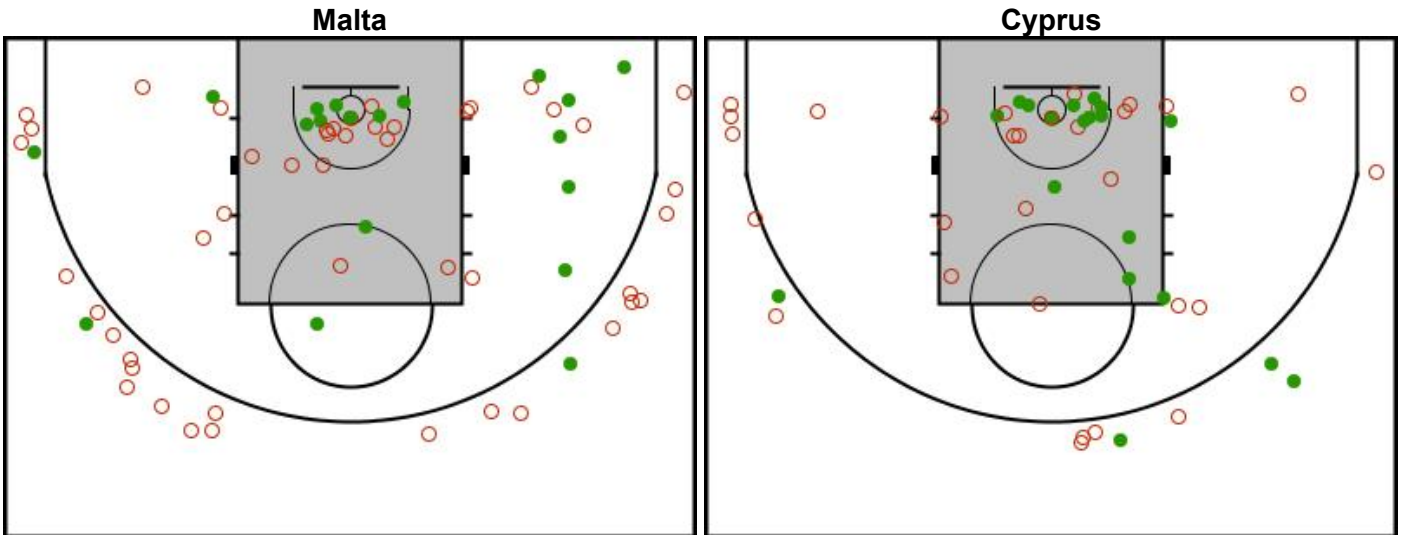

GSSE - Women

Malta vs Cyprus

Referees: SILVA Sergio, GLOD Patrick, WEIWEERS Pascale
Comissioner: MOUSEL Gully

Game no. 59605
Luxembourg - Kirchberg
Coque

01.06.2013 09:00
(Local time)
Attendance: 200

Shot chart

13 - 15

(11-12, 9-15, 16-16, 13-15)