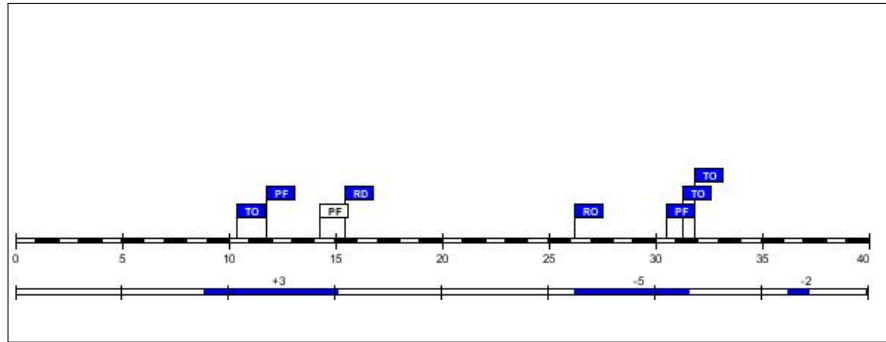

#4. Zoi Natali Athanasiou (Cyprus)

FG		2P FG		3P FG		FT		Reb			AS	TO	ST	BS	PF		PTS
M/A	%	M/A	%	M/A	%	M/A	%	RO	RD	Tot							
0/0	0.0	0/0	0.0	0/0	0.0	0/0	0.0	0	0	0	0	2	0	0	1	0	0