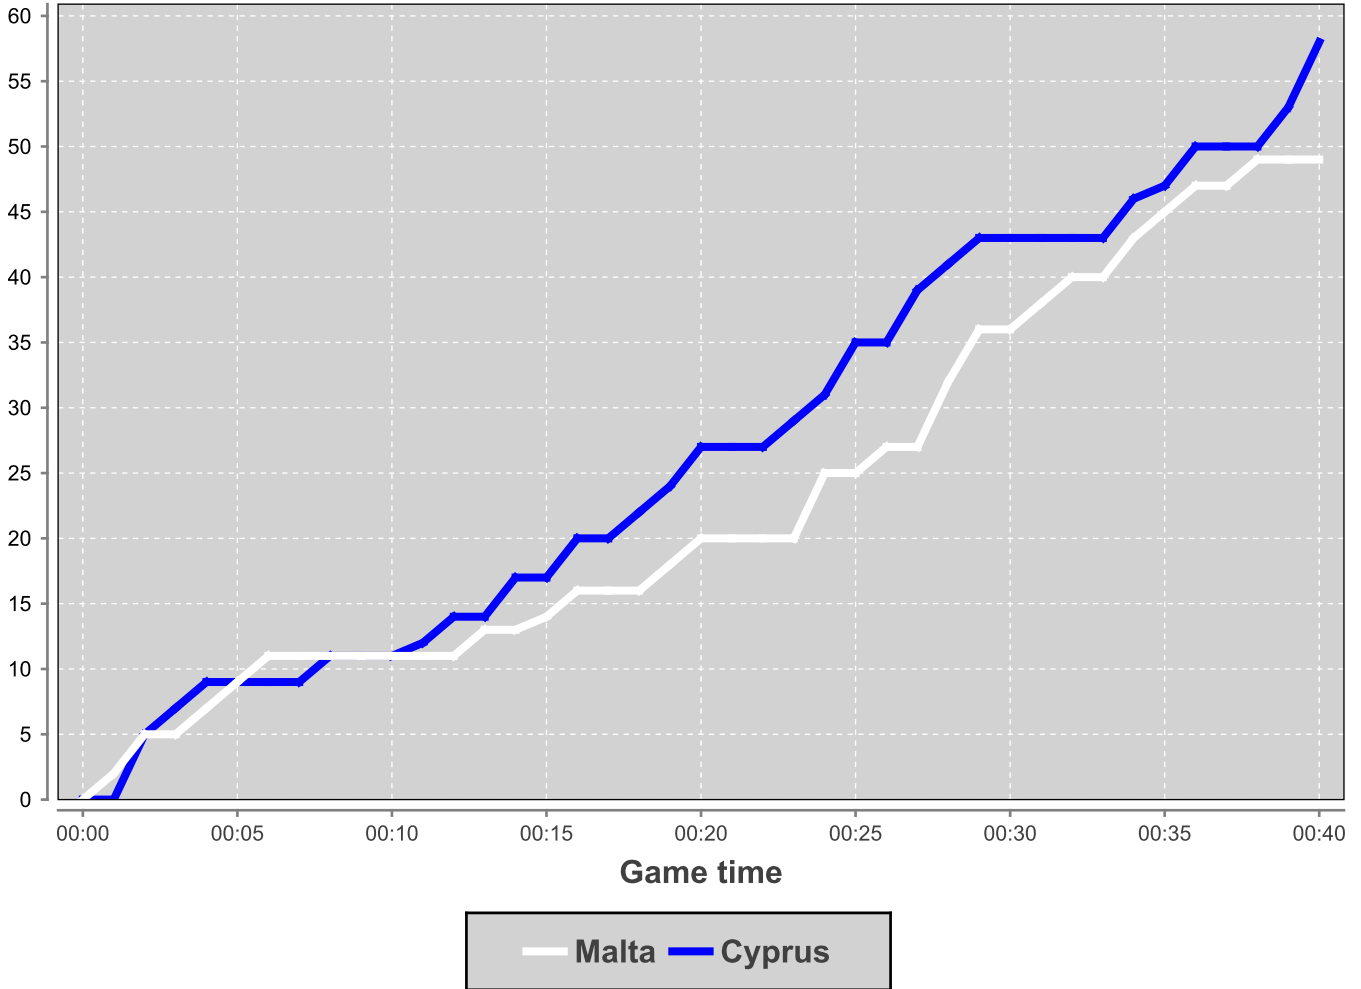

GSSE - Women

Malta vs Cyprus

Referees: SILVA Sergio, GLOD Patrick, WEIWERS Pascale
Comissioner: MOUSEL Gully

Game no. 59605
Luxembourg - Kirchberg
Coque

01.06.2013 09:00
(Local time)
Attendance: 200

SCORE DEVELOPMENT

13 - 15

(11-12, 9-15, 16-16, 13-15)

Scoring by 5 minutes intervals

	Q1		Q2		Q3		Q4	
MLT	9	11	14	20	25	36	45	49
CYP	9	12	17	27	35	43	47	58

	MLT	CYP
Biggest lead	2 (00:44)	12 (26:53)
Biggest scoring run	6-0 (40-43)	5-0 (18-27)
Lead changes	3	
Times tied	6	
Time Leading	02:18	31:46