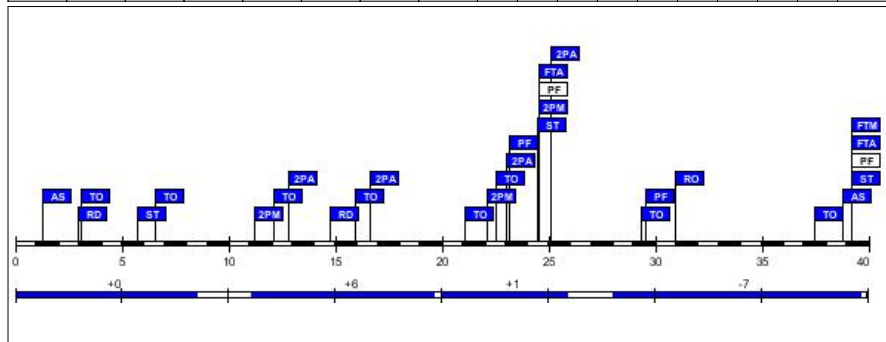

#5. Antonia Makri (Cyprus)

FG		2P FG		3P FG		FT		Reb			AS	TO	ST	BS	PF		PTS
M/A	%	M/A	%	M/A	%	M/A	%	RO	RD	Tot							
0/0	0.0	0/0	0.0	0/0	0.0	1/2	50.0	1	0	1	1	1	1	0	0	1	1