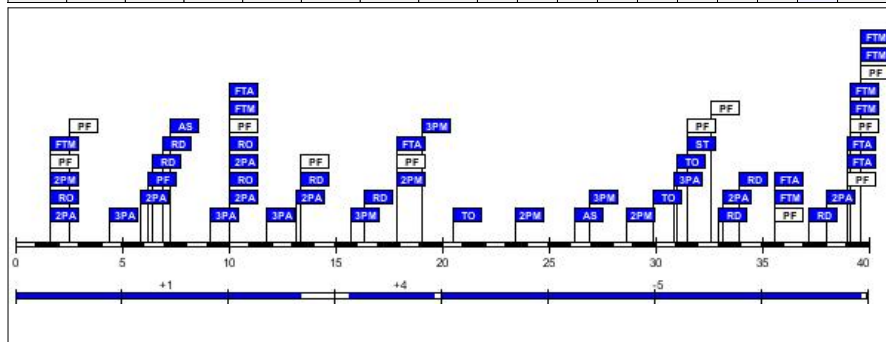

#8. Kalia Papadopoulou (Cyprus)

FG		2P FG		3P FG		FT		Reb			AS	TO	ST	BS	PF		PTS
M/A	%	M/A	%	M/A	%	M/A	%	RO	RD	Tot							
0/3	0.0	0/2	0.0	0/1	0.0	5/8	62.5	0	3	3	0	1	1	0	0	6	5