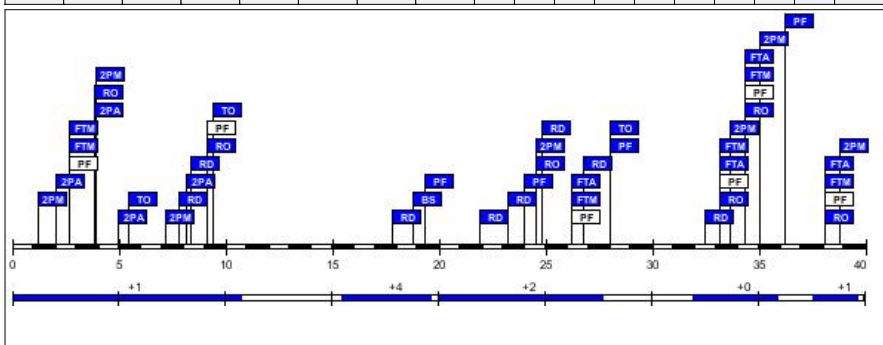

#15. Sofia Theologou (Cyprus)

FG		2P FG		3P FG		FT		Reb			PF				PTS		
M/A	%	M/A	%	M/A	%	M/A	%	RO	RD	Tot	AS	TO	ST	BS		C	D
3/3	100.0	3/3	100.0	0/0	0.0	3/6	50.0	3	1	4	0	0	0	0	1	3	9