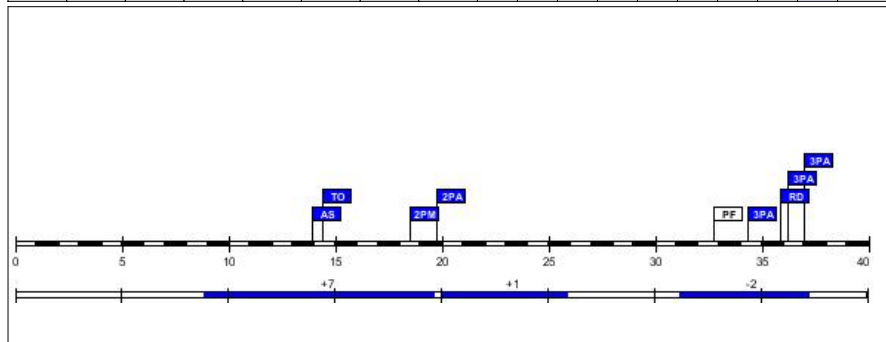

#6. Andria Pitsillidou (Cyprus)

FG		2P FG		3P FG		FT		Reb			AS	TO	ST	BS	PF		PTS
M/A	%	M/A	%	M/A	%	M/A	%	RO	RD	Tot							
0/3	0.0	0/0	0.0	0/3	0.0	0/0	0.0	0	1	1	0	0	0	0	0	1	0