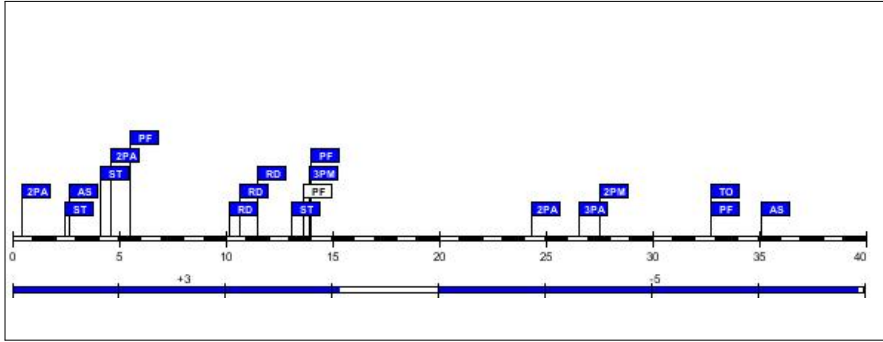

#9. Sonia Papadopoulou (Cyprus)

FG		2P FG		3P FG		FT		Reb			PF				PTS		
M/A	%	M/A	%	M/A	%	M/A	%	RO	RD	Tot	AS	TO	ST	BS		C	D
0/0	0.0	0/0	0.0	0/0	0.0	0/0	0.0	0	0	0	1	1	0	0	1	0	0