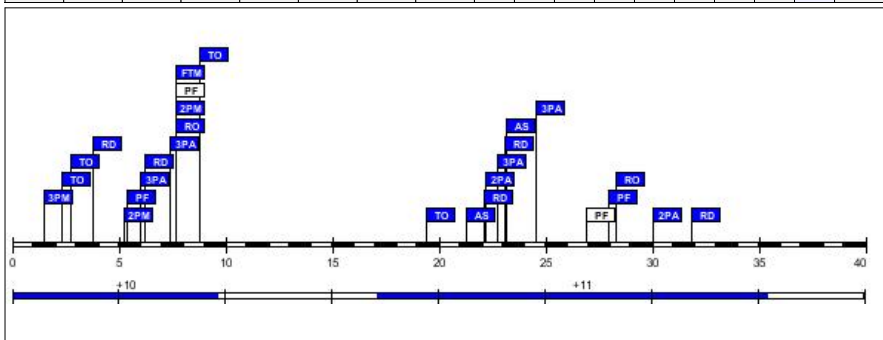

#11. Palina Maria Gunnlaugsdottir (Iceland)

FG		2P FG		3P FG		FT		Reb			AS	TO	ST	BS	PF		PTS
M/A	%	M/A	%	M/A	%	M/A	%	RO	RD	Tot							
0/0	0.0	0/0	0.0	0/0	0.0	0/0	0.0	0	1	1	0	0	0	0	0	0	0