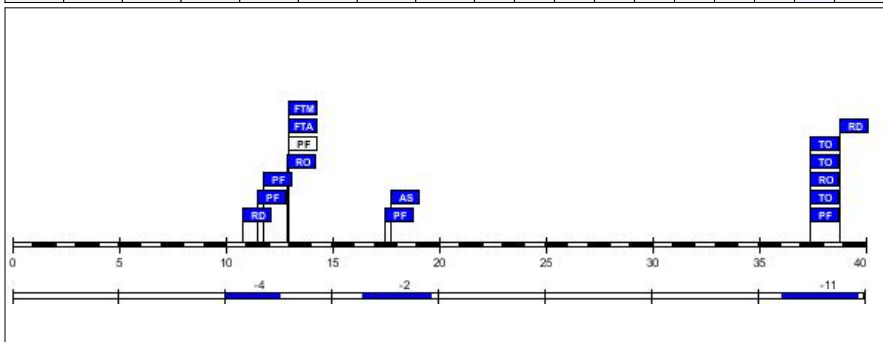

#### #7. Hildur Bjorg Kjartansdottir (Iceland)

FG		2P FG		3P FG		FT		Reb			PF				PTS		
M/A	%	M/A	%	M/A	%	M/A	%	RO	RD	Tot	AS	TO	ST	BS		C	D
0/0	0.0	0/0	0.0	0/0	0.0	0/0	0.0	1	1	2	0	3	0	0	1	0	0

Age: 18  
 Minutes played: 03:56  
 Points scored: 0  
 +/- rating: +0