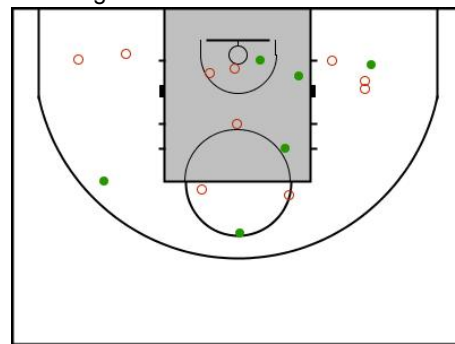

Age: 24
Minutes played: 03:20
Points scored: 0
+/- rating: +0