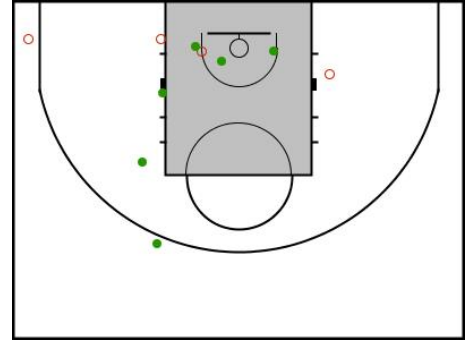

#### #4. Helena Sverrisdottir (Iceland)

FG		2P FG		3P FG		FT		Reb			PF				PTS		
M/A	%	M/A	%	M/A	%	M/A	%	RO	RD	Tot	AS	TO	ST	BS		C	D
3/3	100.0	3/3	100.0	0/0	0.0	0/0	0.0	0	2	2	1	0	0	0	0	0	6

Age: 25  
 Minutes played: 05:47  
 Points scored: 6  
 +/- rating: +0