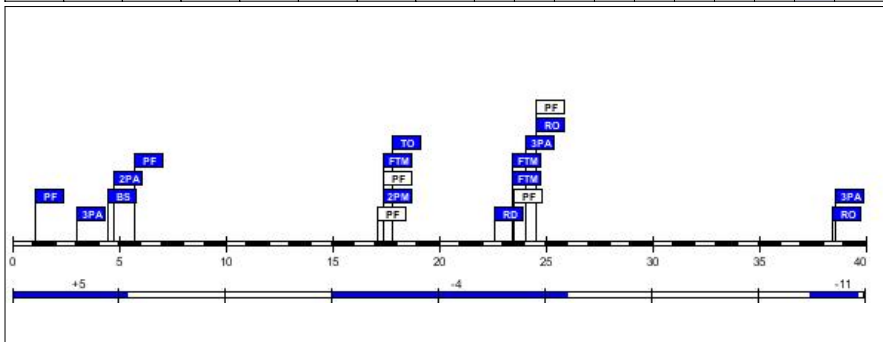

#5. Petrunella Skuladottir (Iceland)

FG		2P FG		3P FG		FT		Reb			PF				PTS		
M/A	%	M/A	%	M/A	%	M/A	%	RO	RD	Tot	AS	TO	ST	BS		C	D
0/1	0.0	0/0	0.0	0/1	0.0	0/0	0.0	1	0	1	0	0	0	0	0	0	0