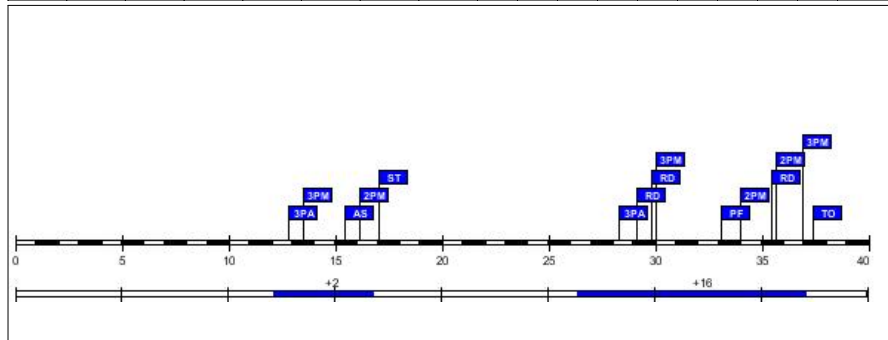

#12. Gunnhildur Gunnarsdottir (Iceland)

FG		2P FG		3P FG		FT		Reb			PF				PTS		
M/A	%	M/A	%	M/A	%	M/A	%	RO	RD	Tot	AS	TO	ST	BS		C	D
3/3	100.0	2/2	100.0	1/1	100.0	0/0	0.0	0	1	1	0	1	0	0	1	0	7