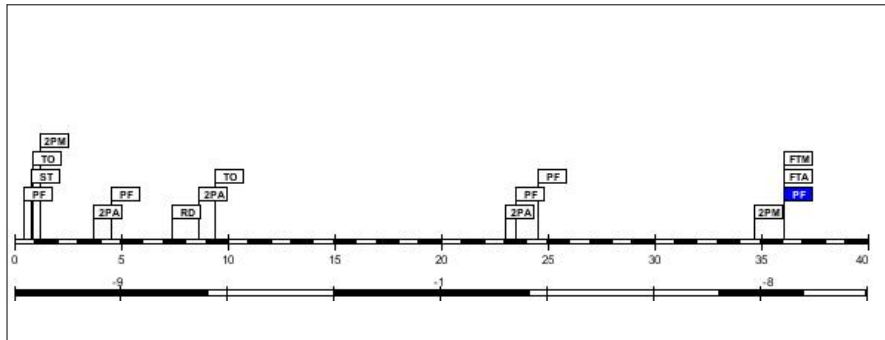

#6. Andria Pitsillidou (Cyprus)

FG		2P FG		3P FG		FT		Reb			PF				PF		
M/A	%	M/A	%	M/A	%	M/A	%	RO	RD	Tot	AS	TO	ST	BS	C	D	PTS
1/1	100.0	1/1	100.0	0/0	0.0	1/2	50.0	0	0	0	0	0	0	0	0	1	3