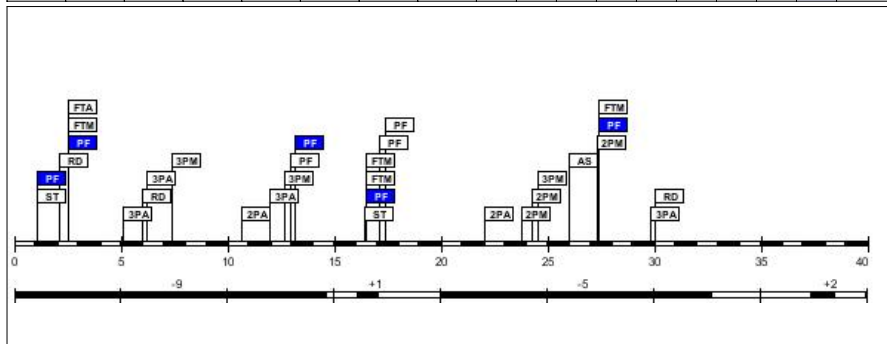

#8. Kalia Papadopoulou (Cyprus)

FG		2P FG		3P FG		FT		Reb							PF		PTS
M/A	%	M/A	%	M/A	%	M/A	%	RO	RD	Tot	AS	TO	ST	BS	C	D	
0/0	0.0	0/0	0.0	0/0	0.0	0/0	0.0	0	0	0	0	0	0	0	0	0