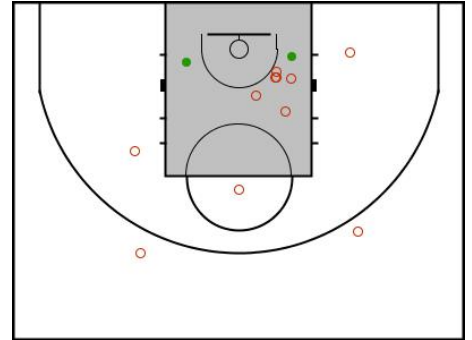

Age: 33
Minutes played: **02:19**
Points scored: **0**
+/- rating: **+0**