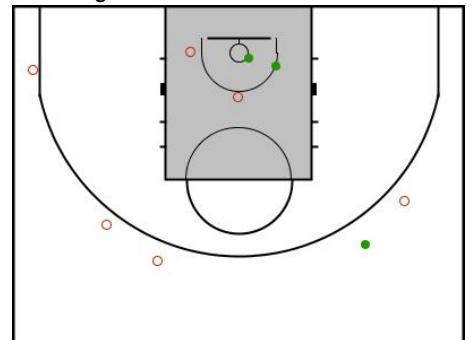

Age: 26

Minutes played: 05:47

Points scored: 0

+/- rating: +0