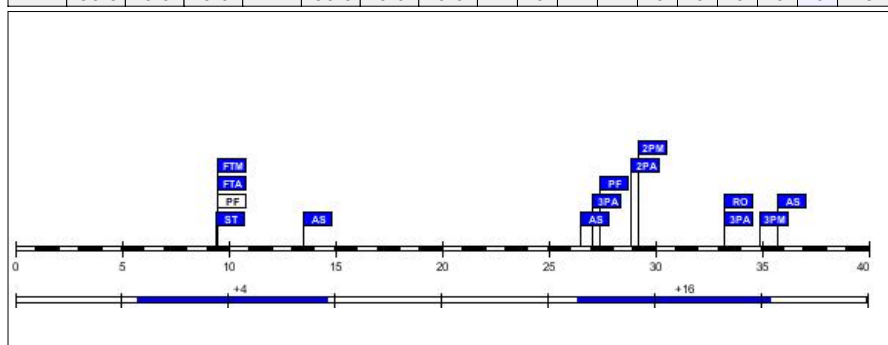

#13. Kriltrun Sigurjonsdottir (Iceland)

FG		2P FG		3P FG		FT		Reb			PF				PTS		
M/A	%	M/A	%	M/A	%	M/A	%	RO	RD	Tot	AS	TO	ST	BS		C	D
1/2	50.0	0/0	0.0	1/2	50.0	0/0	0.0	1	0	1	1	0	0	0	0	0	3