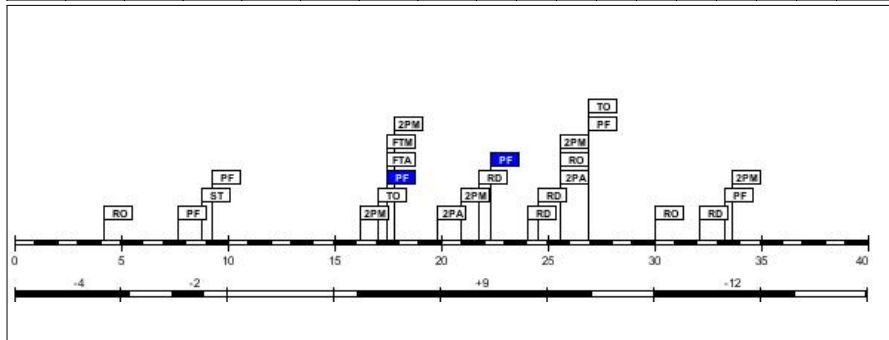

#15. Sofia Theologou (Cyprus)

FG		2P FG		3P FG		FT		Reb			AS	TO	ST	BS	PF		PTS
M/A	%	M/A	%	M/A	%	M/A	%	RO	RD	Tot				C	D		
1/1	100.0	1/1	100.0	0/0	0.0	0/0	0.0	0	1	1	0	0	0	0	1	0	2

Age: 24

Minutes played:

06:54

Points scored:

2

+/- rating:

+0