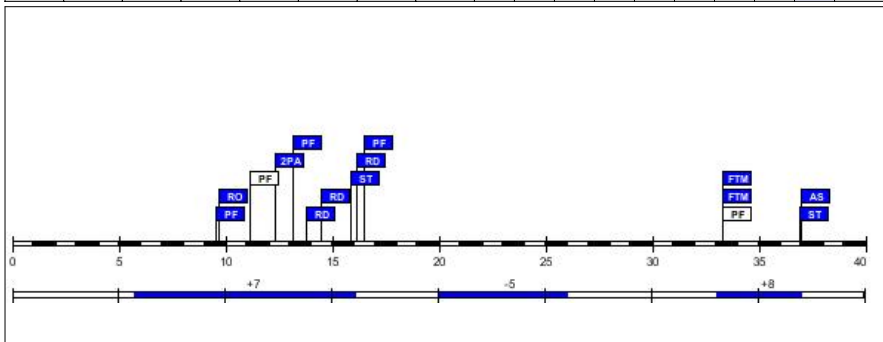

#6. Bryndis Gudmundsdottir (Iceland)

FG		2P FG		3P FG		FT		Reb			PF				PTS		
M/A	%	M/A	%	M/A	%	M/A	%	RO	RD	Tot	AS	TO	ST	BS		C	D
0/0	0.0	0/0	0.0	0/0	0.0	2/2	100.0	0	0	0	1	0	1	0	0	1	2