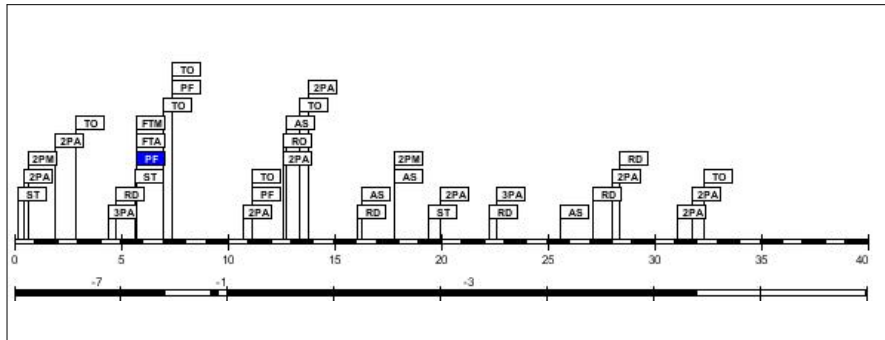

#5. Antonia Makri (Cyprus)

FG		2P FG		3P FG		FT		Reb			PF				PF		
M/A	%	M/A	%	M/A	%	M/A	%	RO	RD	Tot	AS	TO	ST	BS	C	D	PTS
0/2	0.0	0/2	0.0	0/0	0.0	0/0	0.0	0	0	0	0	1	0	0	0	0	0