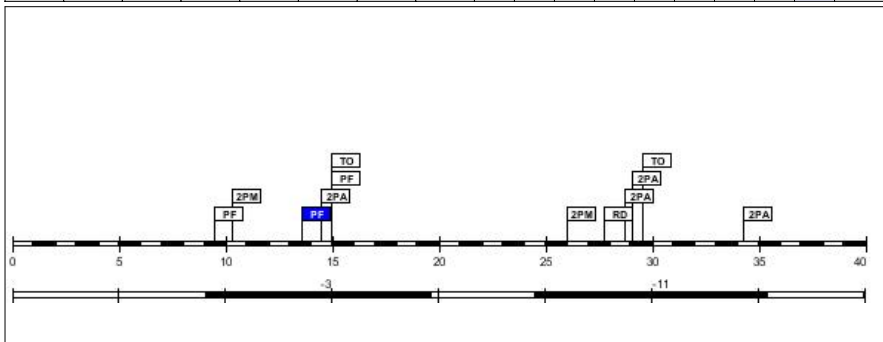

#13. Stavroulla Koniali (Cyprus)

FG		2P FG		3P FG		FT		Reb			AS	TO	ST	BS	PF		PTS
M/A	%	M/A	%	M/A	%	M/A	%	RO	RD	Tot					C	D	
0/1	0.0	0/1	0.0	0/0	0.0	0/0	0.0	0	0	0	0	0	0	0	0	0