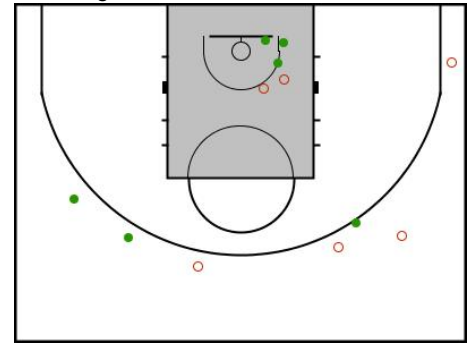

Age: 33

Minutes played: **04:27**

Points scored: **0**

+/- rating: **+2**