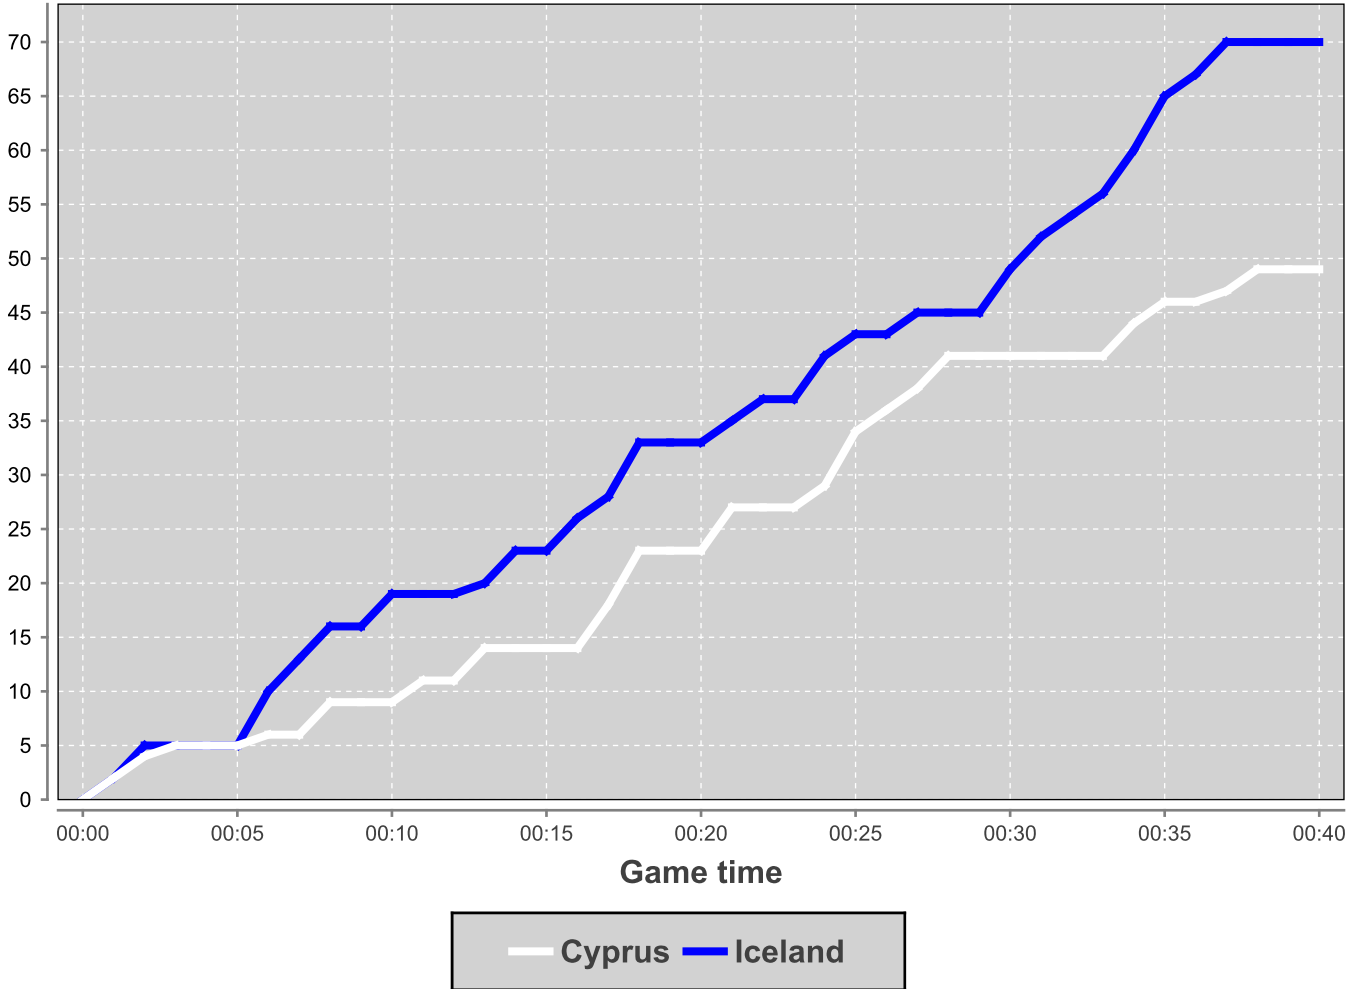

GSSE - Women

Cyprus vs Iceland

Referees: BISSANG Joseph, WEIERS Pascale, MOUTON Marc
Comissioner: MOUSEL Gully

Game no. 59604
Luxembourg - Kirchberg
Coque

31.05.2013 16:00
(Local time)
Attendance: 200

SCORE DEVELOPMENT

8 - 18

(9-19, 14-14, 18-19, 8-18)

Scoring by 5 minutes intervals

	Q1		Q2		Q3		Q4	
CYP	5	9	14	23	34	41	46	49
ISL	5	19	23	33	43	52	65	70

	CYP	ISL
Biggest lead	2 (01:12)	23 (36:56)
Biggest scoring run	7-0 (34-41)	11-0 (41-56)
Lead changes	2	
Times tied	3	
Time Leading	00:15	36:03