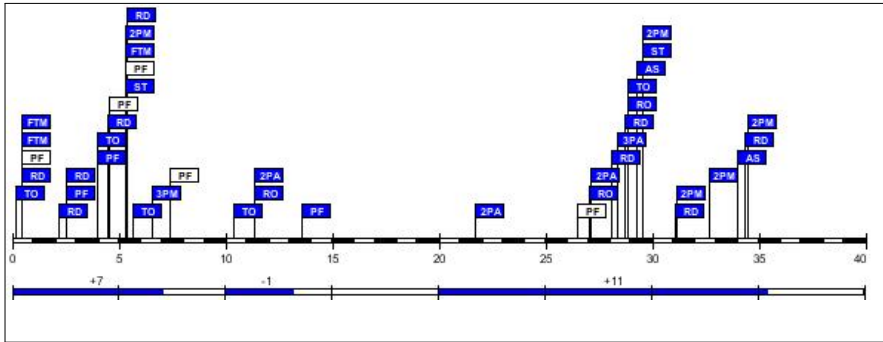

#### #4. Helena Sverrisdottir (Iceland)

FG		2P FG		3P FG		FT		Reb			PF				PTS		
M/A	%	M/A	%	M/A	%	M/A	%	RO	RD	Tot	AS	TO	ST	BS		C	D
3/3	100.0	3/3	100.0	0/0	0.0	0/0	0.0	0	2	2	1	0	0	0	0	0	6

Age: 25  
 Minutes played: 05:47  
 Points scored: 6  
 +/- rating: +0