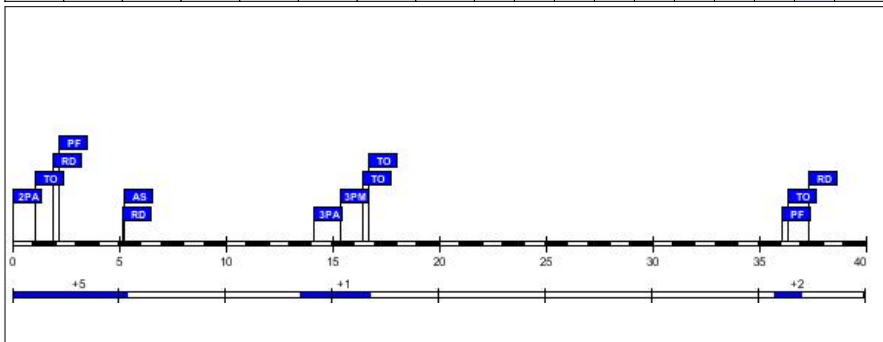

#10. Hildur Sigurdardottir (Iceland)

FG		2P FG		3P FG		FT		Reb			AS	TO	ST	BS	PF		PTS
M/A	%	M/A	%	M/A	%	M/A	%	RO	RD	Tot							
0/0	0.0	0/0	0.0	0/0	0.0	0/0	0.0	0	1	1	0	1	0	0	1	0	0