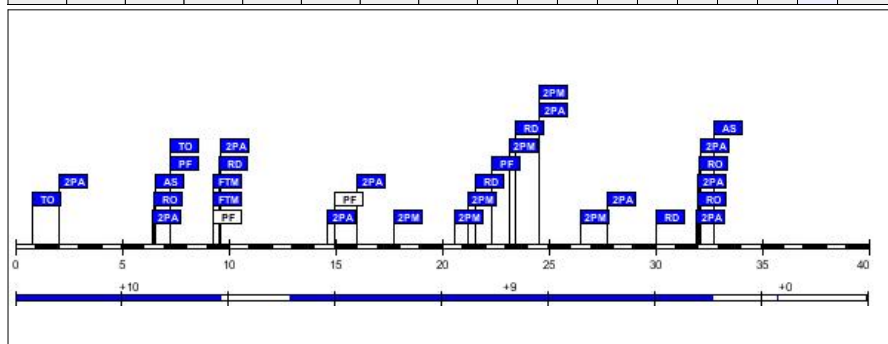

#15. Maria Ben Erlingsdottir (Iceland)

FG		2P FG		3P FG		FT		Reb			PF				PTS		
M/A	%	M/A	%	M/A	%	M/A	%	RO	RD	Tot	AS	TO	ST	BS		C	D
0/3	0.0	0/3	0.0	0/0	0.0	0/0	0.0	2	0	2	1	0	0	0	0	0	0