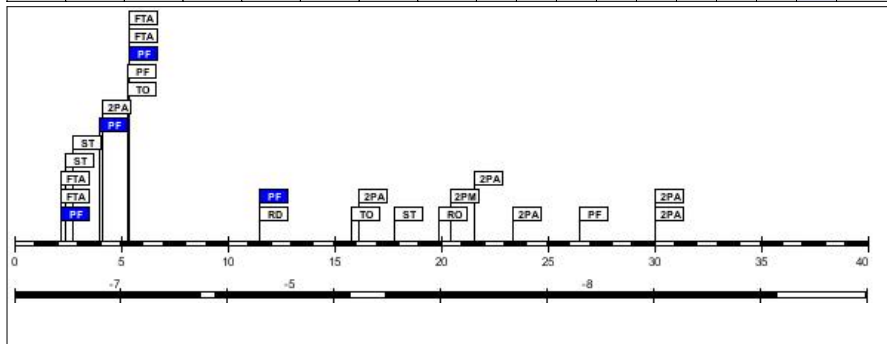

#9. Sonia Papadopoulou (Cyprus)

FG		2P FG		3P FG		FT		Reb							PF		PTS
M/A	%	M/A	%	M/A	%	M/A	%	RO	RD	Tot	AS	TO	ST	BS	C	D	
0/0	0.0	0/0	0.0	0/0	0.0	0/0	0.0	0	0	0	0	0	0	0	0	0