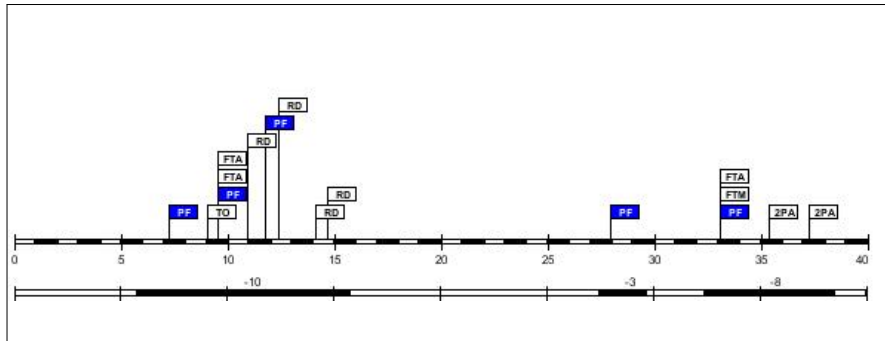

GSSE - Women

Cyprus vs Iceland

Referees: BISSANG Joseph, WEIWEERS Pascale, MOUTON Marc
Comissioner: MOUSEL Gully

Game no. 59604
Luxembourg - Kirchberg
Coque

31.05.2013 16:00
(Local time)
Attendance: 200

PLAYER EVALUATION

8 - 18

(9-19, 14-14, 18-19, 8-18)

#4. Zoi Natali Athanasiou (Cyprus)

FG		2P FG		3P FG		FT		Reb			PF				PF		
M/A	%	M/A	%	M/A	%	M/A	%	RO	RD	Tot	AS	TO	ST	BS	C	D	PTS
0/2	0.0	0/2	0.0	0/0	0.0	1/2	50.0	0	0	0	0	0	0	0	0	1	1