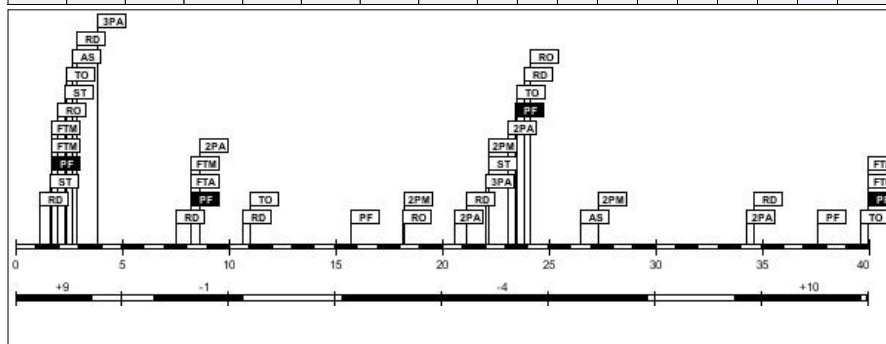

Height: 1.74m; Age: 22
 Minutes played: **09:01**
 Points scored: **4**
 +/- rating: **+9**

#9. Lynn Schreiner (Luxembourg)

FG		2P FG		3P FG		FT		Reb							PF		PTS
M/A	%	M/A	%	M/A	%	M/A	%	RO	RD	Tot	AS	TO	ST	BS	C	D	
1/2	50.0	1/1	100.0	0/1	0.0	0/0	0.0	0	1	1	1	1	0	0	0	1	2

Height: 1.60m; Age: 22
 Minutes played: **06:14**
 Points scored: **2**
 +/- rating: **+7**

#14. Jil Haentges (Luxembourg)

FG		2P FG		3P FG		FT		Reb							PF		PTS
M/A	%	M/A	%	M/A	%	M/A	%	RO	RD	Tot	AS	TO	ST	BS	C	D	
0/0	0.0	0/0	0.0	0/0	0.0	0/0	0.0	0	0	0	0	0	1	0	0	0	0

Height: 1.84m; Age: 22
 Minutes played: **03:46**
 Points scored: **0**
 +/- rating: **+1**

#33. Christine Fisher (Luxembourg)

FG		2P FG		3P FG		FT		Reb							PF		PTS
M/A	%	M/A	%	M/A	%	M/A	%	RO	RD	Tot	AS	TO	ST	BS	C	D	
0/1	0.0	0/1	0.0	0/0	0.0	2/2	100.0	0	1	1	0	1	0	0	1	1	2