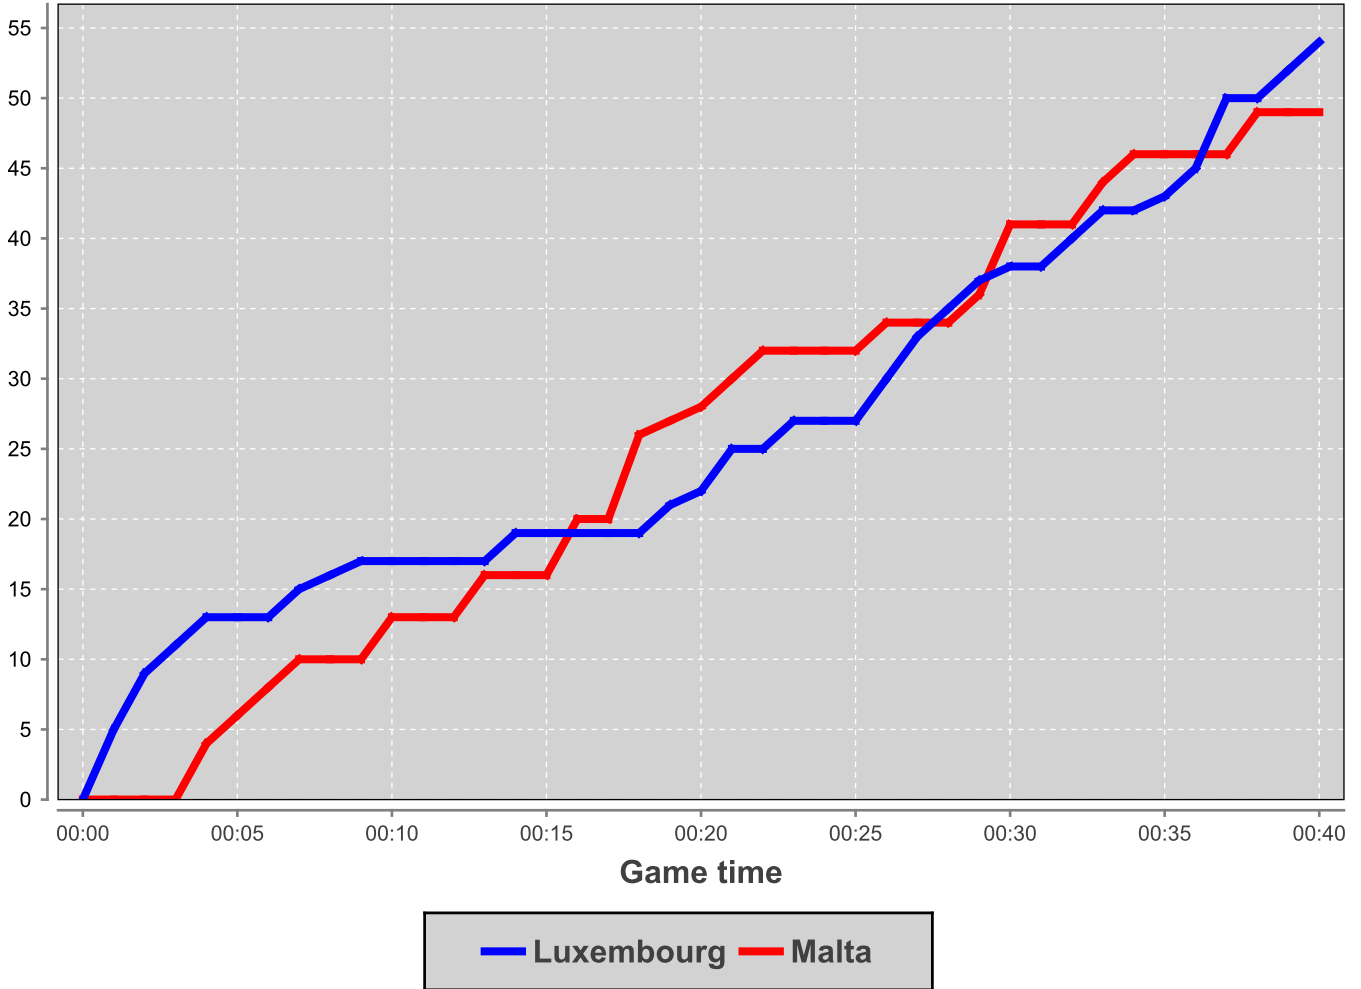

30.05.2013 18:15
(Local time)
Attendance: 1112

SCORE DEVELOPMENT

16 - 8

(17-13, 8-15, 13-13, 16-8)

Scoring by 5 minutes intervals

	Q1		Q2		Q3		Q4	
LUX	13	17	19	25	27	38	43	54
MLT	6	13	16	28	32	41	46	49

	LUX	MLT
Biggest lead	11 (02:39)	7 (17:49)
Biggest scoring run	11-0 (11-0)	10-0 (19-26)
Lead changes	6	
Times tied	2	
Time Leading	21:58	17:46