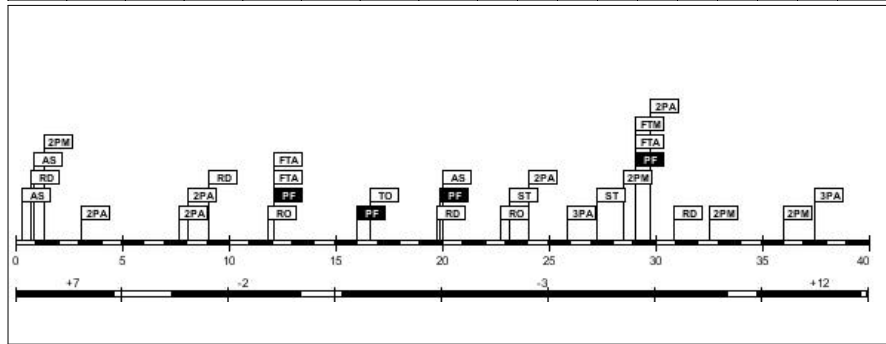

Height: 1.74m; Age: 22
Minutes played: **04:45**
Points scored: **0**
+/- rating: **-1**

#6. Nadia Mossong (Luxembourg)

FG		2P FG		3P FG		FT		Reb			AS	TO	ST	BS	PF		
M/A	%	M/A	%	M/A	%	M/A	%	RO	RD	Tot					C	D	PTS
3/5	60.0	2/3	66.7	1/2	50.0	1/2	50.0	0	5	5	0	0	0	0	0	1	8

Height: 1.85m; Age: 27
Minutes played: **10:00**
Points scored: **8**
+/- rating: **+0**

#7. Tessy Hetting (Luxembourg)

FG		2P FG		3P FG		FT		Reb			AS	TO	ST	BS	PF		
M/A	%	M/A	%	M/A	%	M/A	%	RO	RD	Tot					C	D	PTS
0/1	0.0	0/0	0.0	0/1	0.0	0/0	0.0	2	1	3	0	0	0	0	2	2	0

Height: 1.88m; Age: 26
Minutes played: **10:00**
Points scored: **0**
+/- rating: **+0**

#8. Cathy Schmit (Luxembourg)

FG		2P FG		3P FG		FT		Reb							PF		PTS
M/A	%	M/A	%	M/A	%	M/A	%	RO	RD	Tot	AS	TO	ST	BS	C	D	
2/3	66.7	2/2	100.0	0/1	0.0	0/0	0.0	0	1	1	0	0	0	0	0	0	4