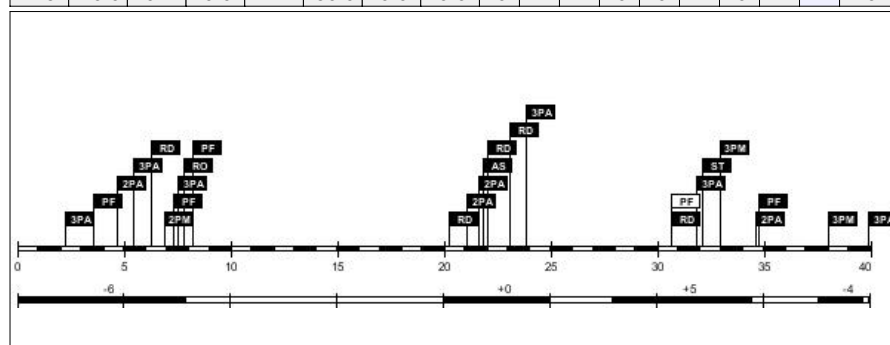

#14. Brietta Katrice Thomas (Malta)

FG		2P FG		3P FG		FT		Reb			PF				PTS		
M/A	%	M/A	%	M/A	%	M/A	%	RO	RD	Tot	AS	TO	ST	BS		C	D
2/5	40.0	0/1	0.0	2/4	50.0	0/0	0.0	0	1	1	0	0	1	0	1	1	6