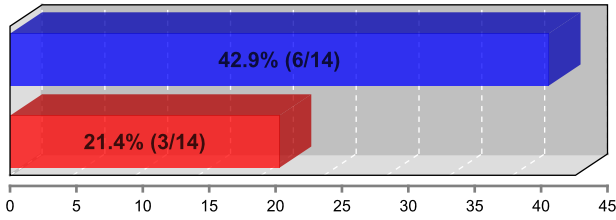

GSSE - Women

Luxembourg vs Malta

Referees: JEANNEAU Johann, TRAWICKY Tomasz, LARSEN Rune
Comissioner: GONCALVES John

Game no. 59603
Luxembourg - Kirchberg
Coque

30.05.2013 18:15
(Local time)
Attendance: 1112

TEAM COMPARISON

16 - 8

(17-13, 8-15, 13-13, 16-8)

Field goals