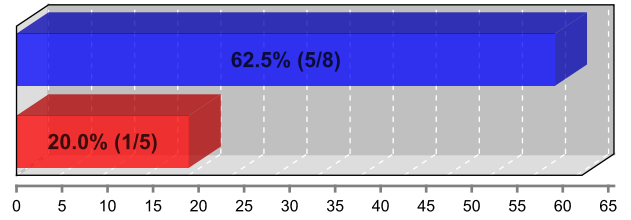

16 - 8

(17-13, 8-15, 13-13, 16-8)

Field goals

■ Luxembourg ■ Malta

Two points shots

■ Luxembourg ■ Malta

Three points shots

■ Luxembourg ■ Malta