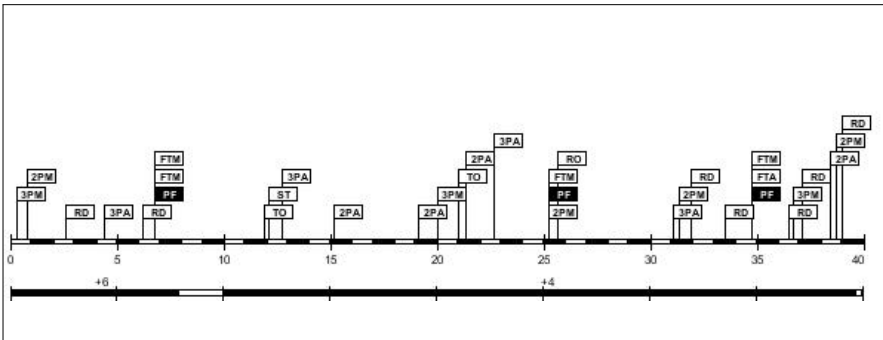

Height: 1.74m; Age: 22
Minutes played: **04:45**
Points scored: **0**
+/- rating: **-1**

#6. Nadia Mossong (Luxembourg)

FG		2P FG		3P FG		FT		Reb			AS	TO	ST	BS	PF		
M/A	%	M/A	%	M/A	%	M/A	%	RO	RD	Tot					C	D	PTS
3/5	60.0	2/3	66.7	1/2	50.0	1/2	50.0	0	5	5	0	0	0	0	0	1	8