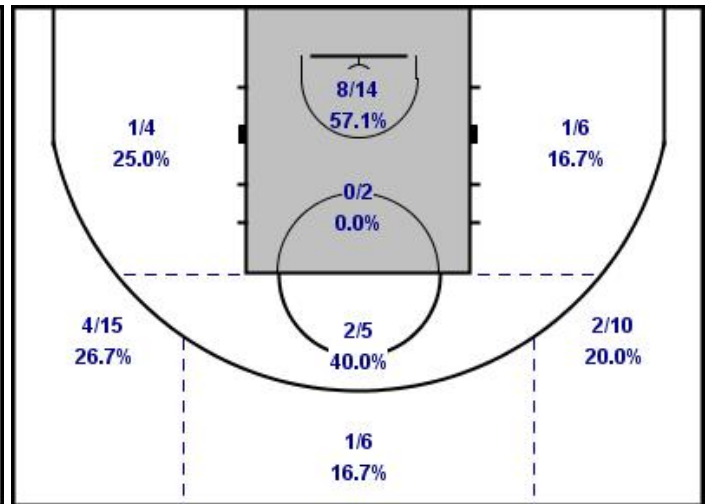

Shot chart

16 - 8

(17-13, 8-15, 13-13, 16-8)

Luxembourg

Malta

Luxembourg

Malta

GSSE - Women