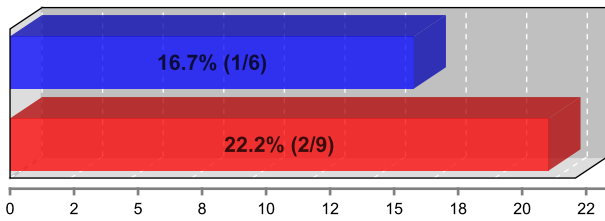

16 - 8

(17-13, 8-15, 13-13, 16-8)

Field goals

■ Luxembourg ■ Malta

Two points shots

■ Luxembourg ■ Malta

Three points shots

■ Luxembourg ■ Malta