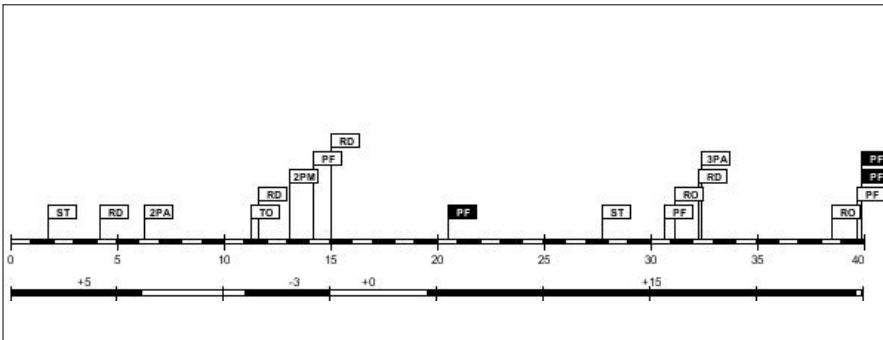

Height: 1.74m; Age: 22
Minutes played: **04:45**
Points scored: **0**
+/- rating: **-1**

#6. Nadia Mossong (Luxembourg)

FG		2P FG		3P FG		FT		Reb			AS	TO	ST	BS	PF		
M/A	%	M/A	%	M/A	%	M/A	%	RO	RD	Tot					C	D	PTS
3/5	60.0	2/3	66.7	1/2	50.0	1/2	50.0	0	5	5	0	0	0	0	0	1	8

Height: 1.85m; Age: 27
Minutes played: **10:00**
Points scored: **8**
+/- rating: **+0**

#7. Tessy Hetting (Luxembourg)

FG		2P FG		3P FG		FT		Reb			AS	TO	ST	BS	PF		
M/A	%	M/A	%	M/A	%	M/A	%	RO	RD	Tot					C	D	PTS
0/1	0.0	0/0	0.0	0/1	0.0	0/0	0.0	2	1	3	0	0	0	0	2	2	0