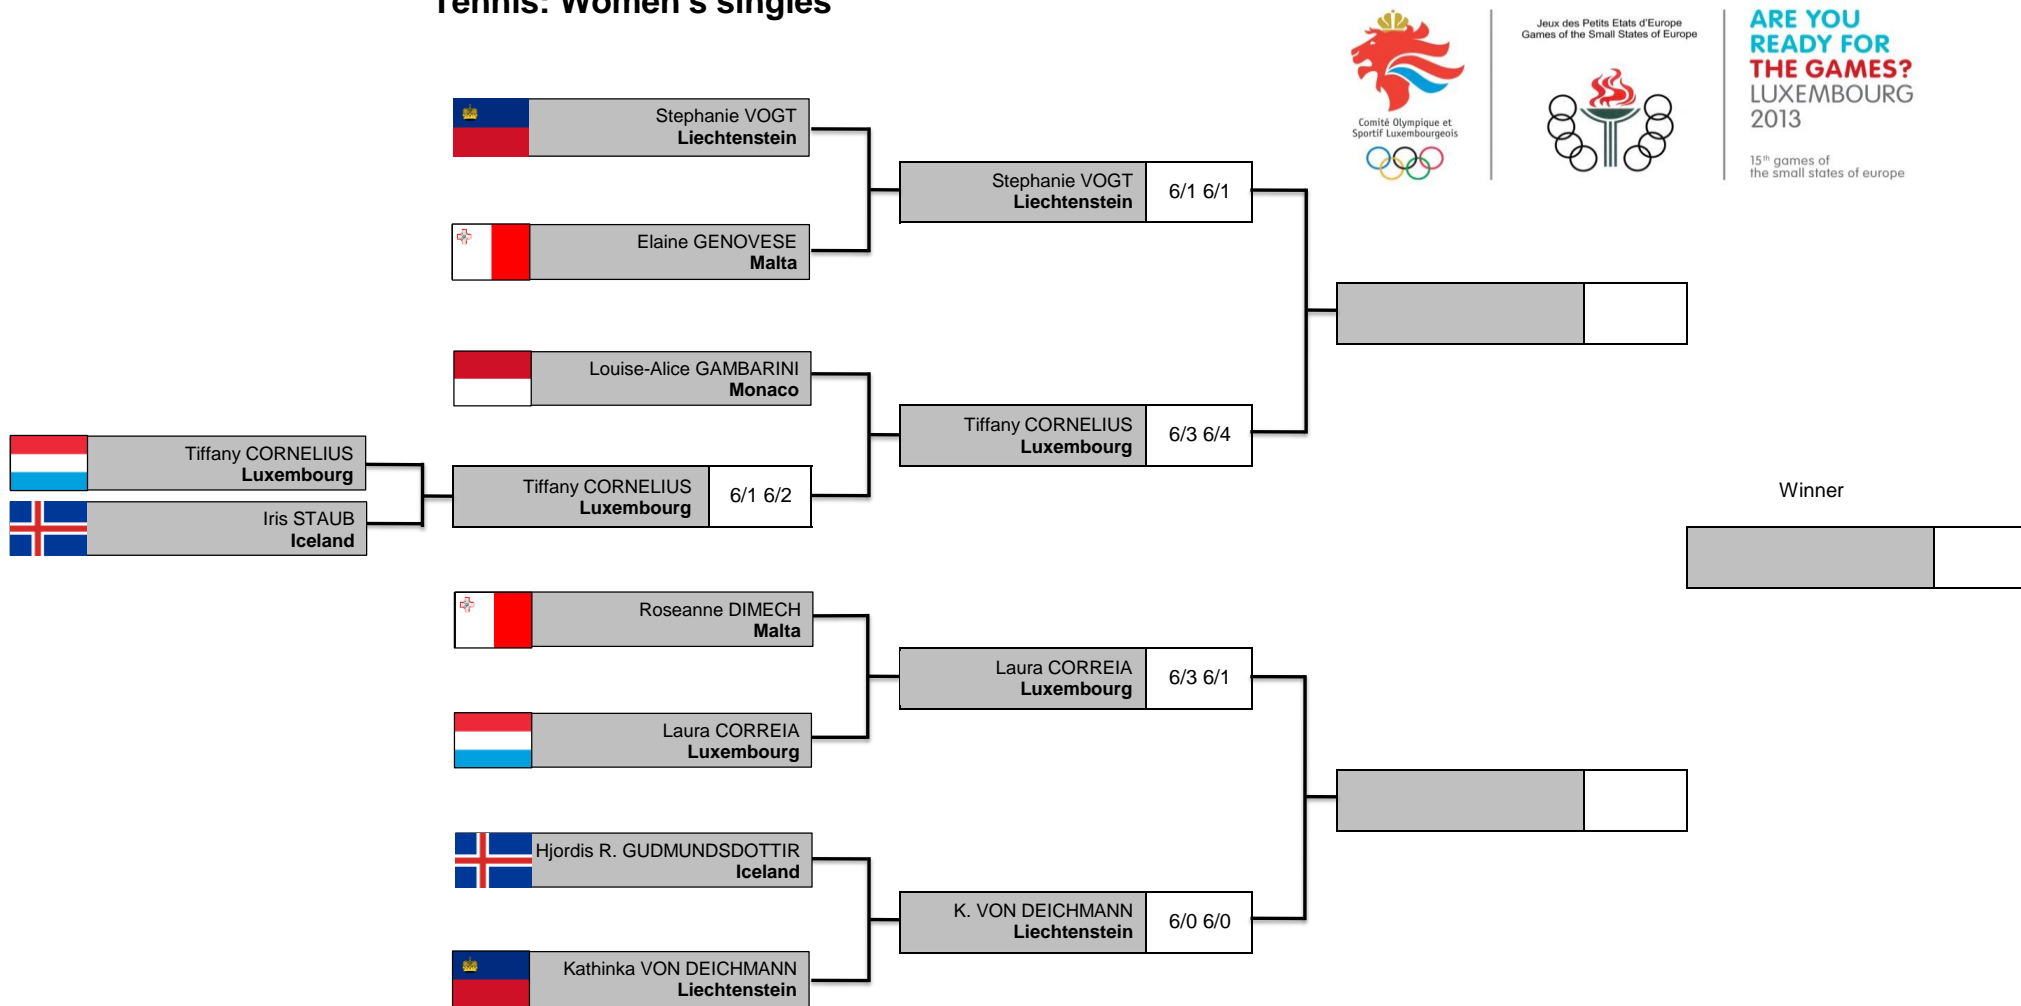

Tennis: Women's singles

ARE YOU
READY FOR
THE GAMES?
LUXEMBOURG
2013

15th games of
the small states of europe

Partenaires Or

Partenaires Institutionnels

LE GOUVERNEMENT
DU GRAND-DUCHÉ DE LUXEMBOURG

Partenaires Argent

Partenaires Bronze