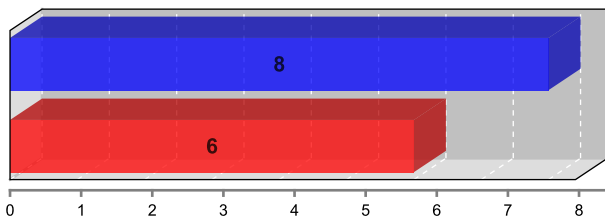

TEAM COMPARISON

14 - 13

(15-19, 13-22, 17-23, 14-13)

Field goals

■ Malta ■ Iceland

Two points shots

■ Malta ■ Iceland

Three points shots

■ Malta ■ Iceland

Free throws

■ Malta ■ Iceland

Rebounds

■ Malta ■ Iceland

Assists

■ Malta ■ Iceland

Turnovers