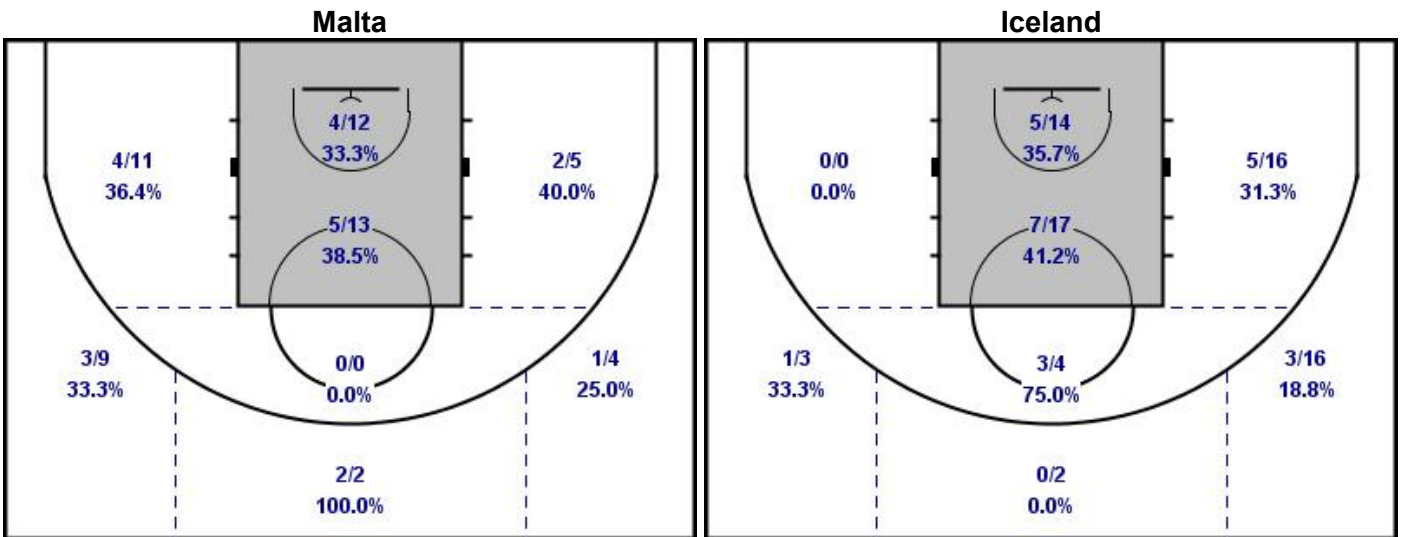

GSSE - Women

Malta vs Iceland

Referees: BASSET Shane, DELSTREE Vincent, MOUTON Marc
Comissioner: MOUSEL Guillaume

Game no. 59602
Luxembourg - Kirchberg
Coque

29.05.2013 16:00
(Local time)
Attendance: 53

Shot chart

14 - 13

(15-19, 13-22, 17-23, 14-13)