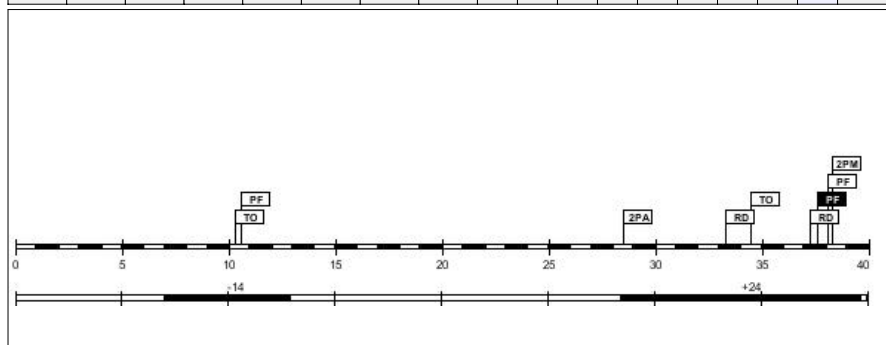

#11. Samanta Brincat (Malta)

FG		2P FG		3P FG		FT		Reb			AS	TO	ST	BS	PF		PTS
M/A	%	M/A	%	M/A	%	M/A	%	RO	RD	Tot							
1/1	100.0	1/1	100.0	0/0	0.0	0/0	0.0	0	2	2	0	1	0	0	1	1	2