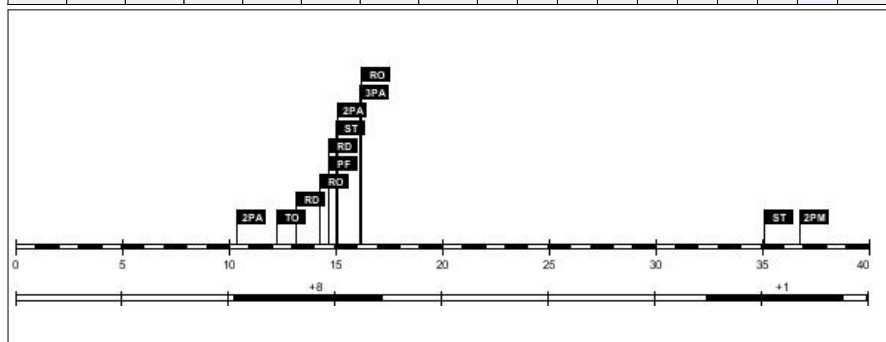

Age: 24

Minutes played: 06:52

Points scored: 0

+/- rating: +0

#7. Hildur Bjorg Kjartansdottir (Iceland)

FG		2P FG		3P FG		FT		Reb							PF		
M/A	%	M/A	%	M/A	%	M/A	%	RO	RD	Tot	AS	TO	ST	BS	C	D	PTS
1/1	100.0	1/1	100.0	0/0	0.0	0/0	0.0	0	0	0	0	0	1	0	0	0	2