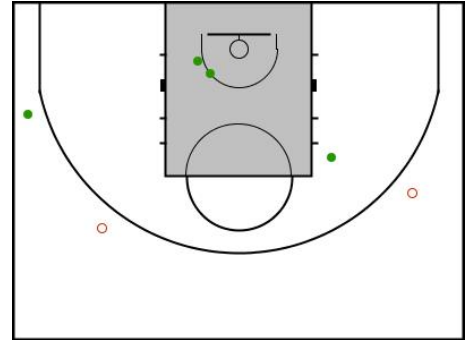

Age: 22

Minutes played: **07:01**

Points scored: **0**

+/- rating: **-4**

#9. Stephanie Demartino (Malta)

FG		2P FG		3P FG		FT		Reb			PF				PTS		
M/A	%	M/A	%	M/A	%	M/A	%	RO	RD	Tot	AS	TO	ST	BS		C	D
0/2	0.0	0/1	0.0	0/1	0.0	0/0	0.0	0	0	0	0	1	1	0	1	0	0