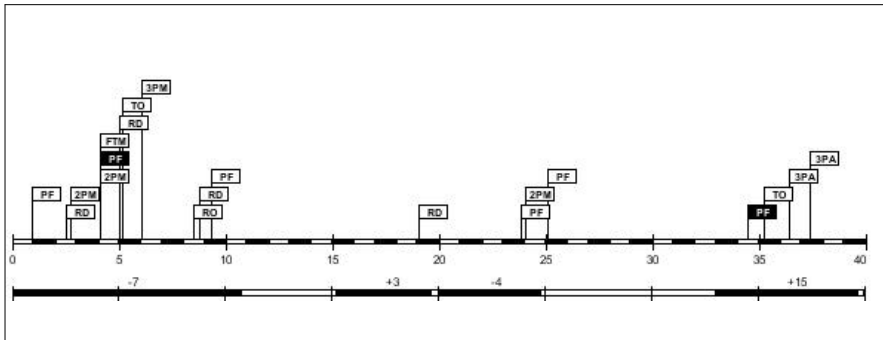

Age: 22

Minutes played: **07:01**

Points scored: **0**

+/- rating: **-4**

#9. Stephanie Demartino (Malta)

FG		2P FG		3P FG		FT		Reb			PF				PTS		
M/A	%	M/A	%	M/A	%	M/A	%	RO	RD	Tot	AS	TO	ST	BS		C	D
0/2	0.0	0/1	0.0	0/1	0.0	0/0	0.0	0	0	0	0	1	1	0	1	0	0