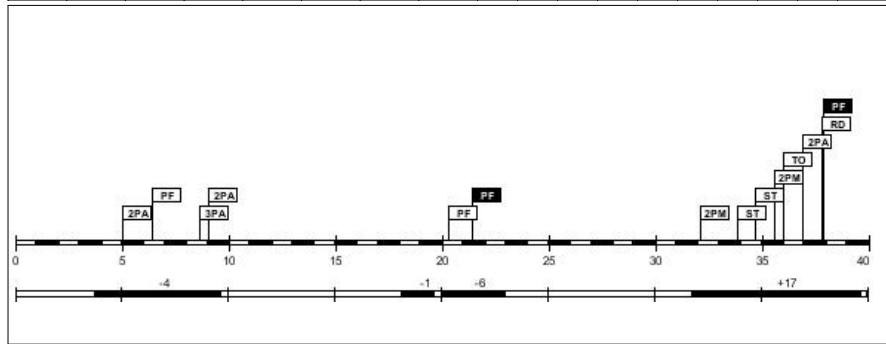

Age: 22

Minutes played: **07:01**

Points scored: **0**

+/- rating: **-4**

#9. Stephanie Demartino (Malta)

FG		2P FG		3P FG		FT		Reb			PF				PTS		
M/A	%	M/A	%	M/A	%	M/A	%	RO	RD	Tot	AS	TO	ST	BS		C	D
0/2	0.0	0/1	0.0	0/1	0.0	0/0	0.0	0	0	0	0	1	1	0	1	0	0

Age: 20

Minutes played: **04:53**

Points scored: **0**

+/- rating: **+1**

#10. Christina Grima (Malta)

FG		2P FG		3P FG		FT		Reb			AS	TO	ST	BS	PF		PTS
M/A	%	M/A	%	M/A	%	M/A	%	RO	RD	Tot							
2/3	66.7	2/3	66.7	0/0	0.0	0/0	0.0	0	1	1	0	1	2	0	0	1	4

Age: 24
 Minutes played: 08:15
 Points scored: 4
 +/- rating: -2

#11. Samanta Brincat (Malta)

FG		2P FG		3P FG		FT		Reb			AS	TO	ST	BS	PF		PTS
M/A	%	M/A	%	M/A	%	M/A	%	RO	RD	Tot							
1/1	100.0	1/1	100.0	0/0	0.0	0/0	0.0	0	2	2	0	1	0	0	1	1	2