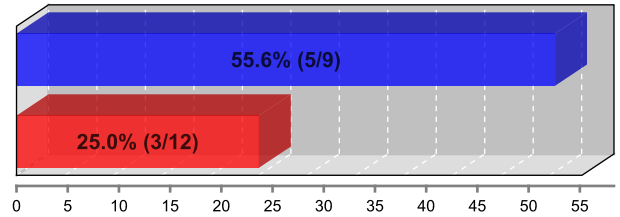

TEAM COMPARISON

14 - 13

(15-19, 13-22, 17-23, 14-13)

Field goals

■ Malta ■ Iceland

Two points shots

■ Malta ■ Iceland

Three points shots