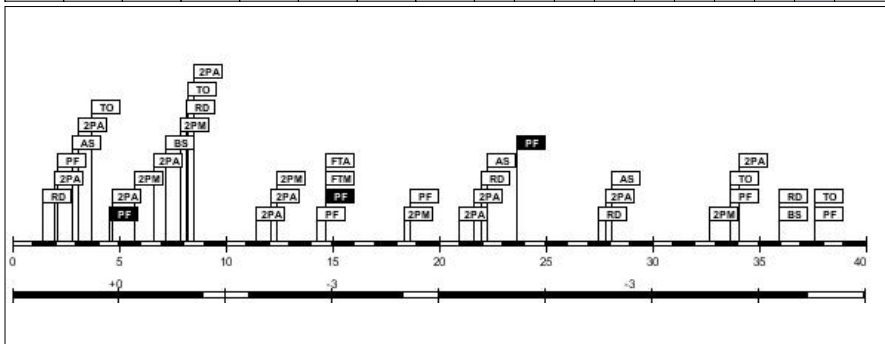

Age: 23

Minutes played: 05:43

Points scored: 6

+/- rating: -2

#15. Josephine Grima (Malta)

FG		2P FG		3P FG		FT		Reb			AS	TO	ST	BS	PF		PTS
M/A	%	M/A	%	M/A	%	M/A	%	RO	RD	Tot							
1/2	50.0	1/2	50.0	0/0	0.0	0/0	0.0	0	1	1	0	2	0	1	2	0	2

Age: 28

Minutes played: 07:37

Points scored: 2

+/- rating: +0

#4. Helena Sverrisdottir (Iceland)

FG		2P FG		3P FG		FT		Reb							PF		
M/A	%	M/A	%	M/A	%	M/A	%	RO	RD	Tot	AS	TO	ST	BS	C	D	PTS
0/6	0.0	0/5	0.0	0/1	0.0	2/2	100.0	1	4	5	0	1	1	0	2	2	2