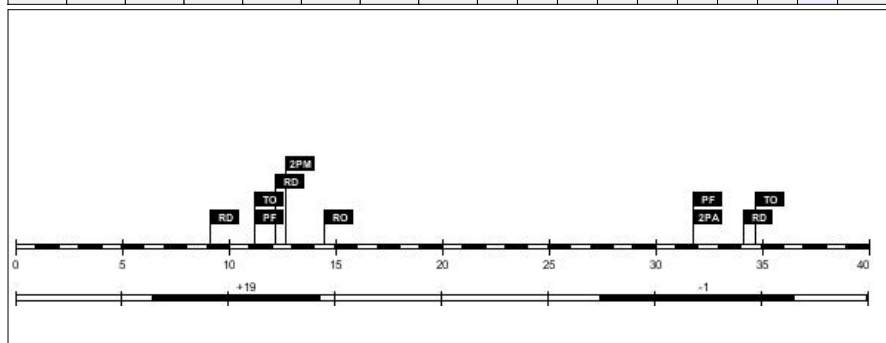

Age: 24

Minutes played: 06:52

Points scored: 0

+/- rating: +0

#7. Hildur Bjorg Kjartansdottir (Iceland)

FG		2P FG		3P FG		FT		Reb							PF		
M/A	%	M/A	%	M/A	%	M/A	%	RO	RD	Tot	AS	TO	ST	BS	C	D	PTS
1/1	100.0	1/1	100.0	0/0	0.0	0/0	0.0	0	0	0	0	0	1	0	0	0	2