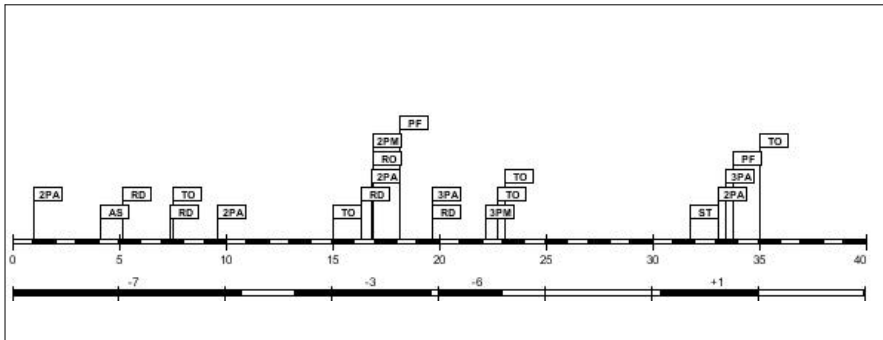

Age: 22

Minutes played: **07:01**

Points scored: **0**

+/- rating: **-4**

#9. Stephanie Demartino (Malta)

FG		2P FG		3P FG		FT		Reb			PF				PTS		
M/A	%	M/A	%	M/A	%	M/A	%	RO	RD	Tot	AS	TO	ST	BS		C	D
0/2	0.0	0/1	0.0	0/1	0.0	0/0	0.0	0	0	0	0	1	1	0	1	0	0