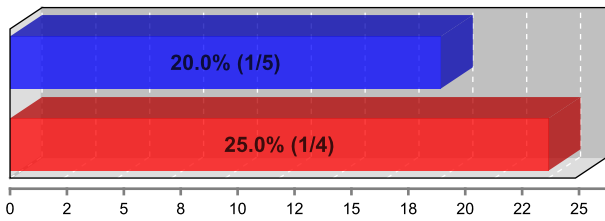

TEAM COMPARISON

14 - 13

(15-19, 13-22, 17-23, 14-13)

Field goals

■ Malta ■ Iceland

Two points shots

■ Malta ■ Iceland

Three points shots