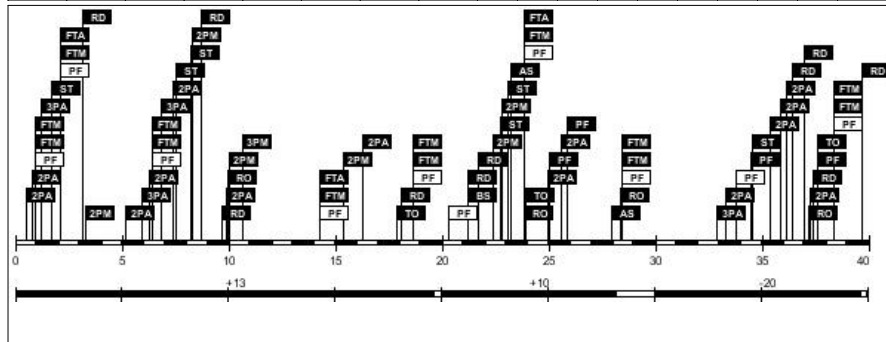

Age: 28

Minutes played: 07:37

Points scored: 2

+/- rating: +0

#4. Helena Sverrisdottir (Iceland)

FG		2P FG		3P FG		FT		Reb							PF		
M/A	%	M/A	%	M/A	%	M/A	%	RO	RD	Tot	AS	TO	ST	BS	C	D	PTS
0/6	0.0	0/5	0.0	0/1	0.0	2/2	100.0	1	4	5	0	1	1	0	2	2	2