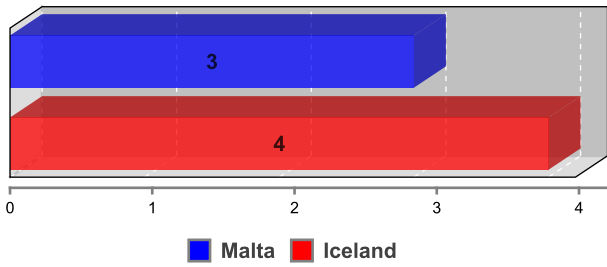

Steals

Blocked shots

Drawn fouls

Fast break points

Points from turnovers

Second chance points

Points in the paint

Bench points