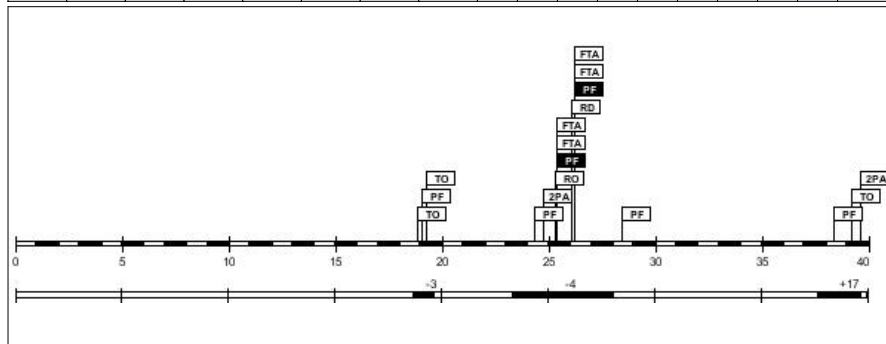

#12. Amanda Sciortino (Malta)

FG		2P FG		3P FG		FT		Reb			AS	TO	ST	BS	PF		PTS
M/A	%	M/A	%	M/A	%	M/A	%	RO	RD	Tot							
0/1	0.0	0/1	0.0	0/0	0.0	0/0	0.0	0	0	0	0	1	0	0	1	0	0