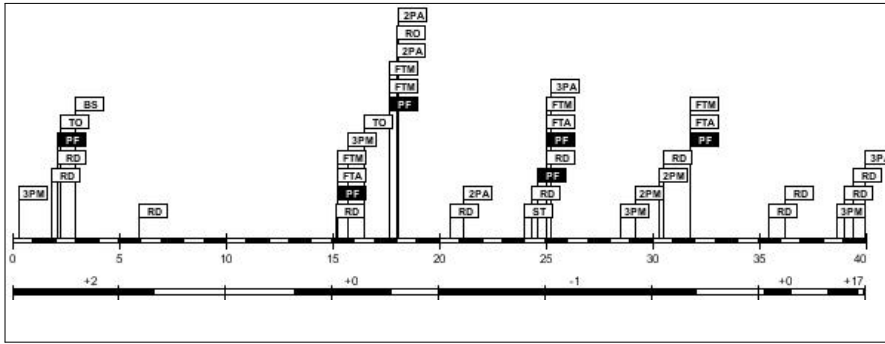

#14. Brietta Katrice Thomas (Malta)

FG		2P FG		3P FG		FT		Reb			AS	TO	ST	BS	PF		PTS
M/A	%	M/A	%	M/A	%	M/A	%	RO	RD	Tot							
2/3	66.7	1/1	100.0	1/2	50.0	1/2	50.0	0	5	5	0	0	0	0	0	1	6