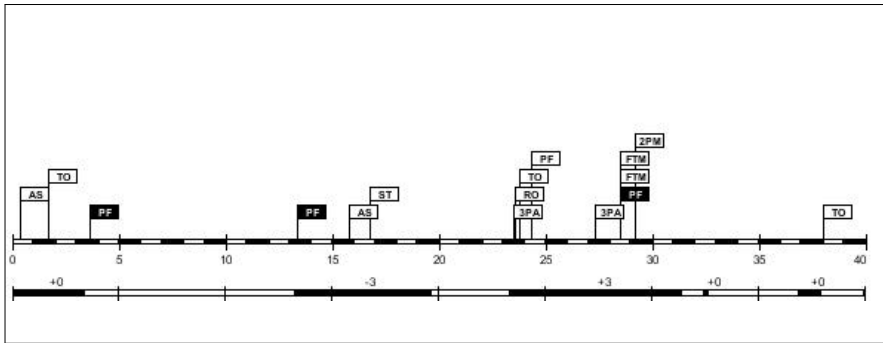

GSSE - Women

Malta vs Iceland

Referees: BASSET Shane, DELSTREE Vincent, MOUTON Marc
Comissioner: MOUSEL Guillaume

Game no. 59602
Luxembourg - Kirchberg
Coque

29.05.2013 16:00
(Local time)
Attendance: 53

PLAYER EVALUATION

14 - 13

(15-19, 13-22, 17-23, 14-13)

#4. Sarah Pace (Malta)

FG		2P FG		3P FG		FT		Reb			PF				PTS		
M/A	%	M/A	%	M/A	%	M/A	%	RO	RD	Tot	AS	TO	ST	BS		C	D
0/0	0.0	0/0	0.0	0/0	0.0	0/0	0.0	0	0	0	0	1	0	0	0	0	0