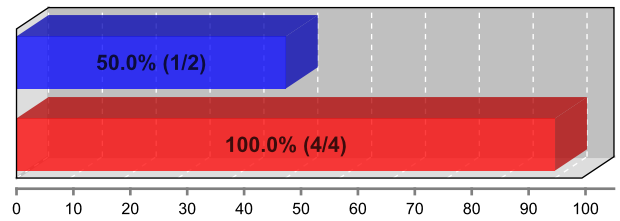

Free throws