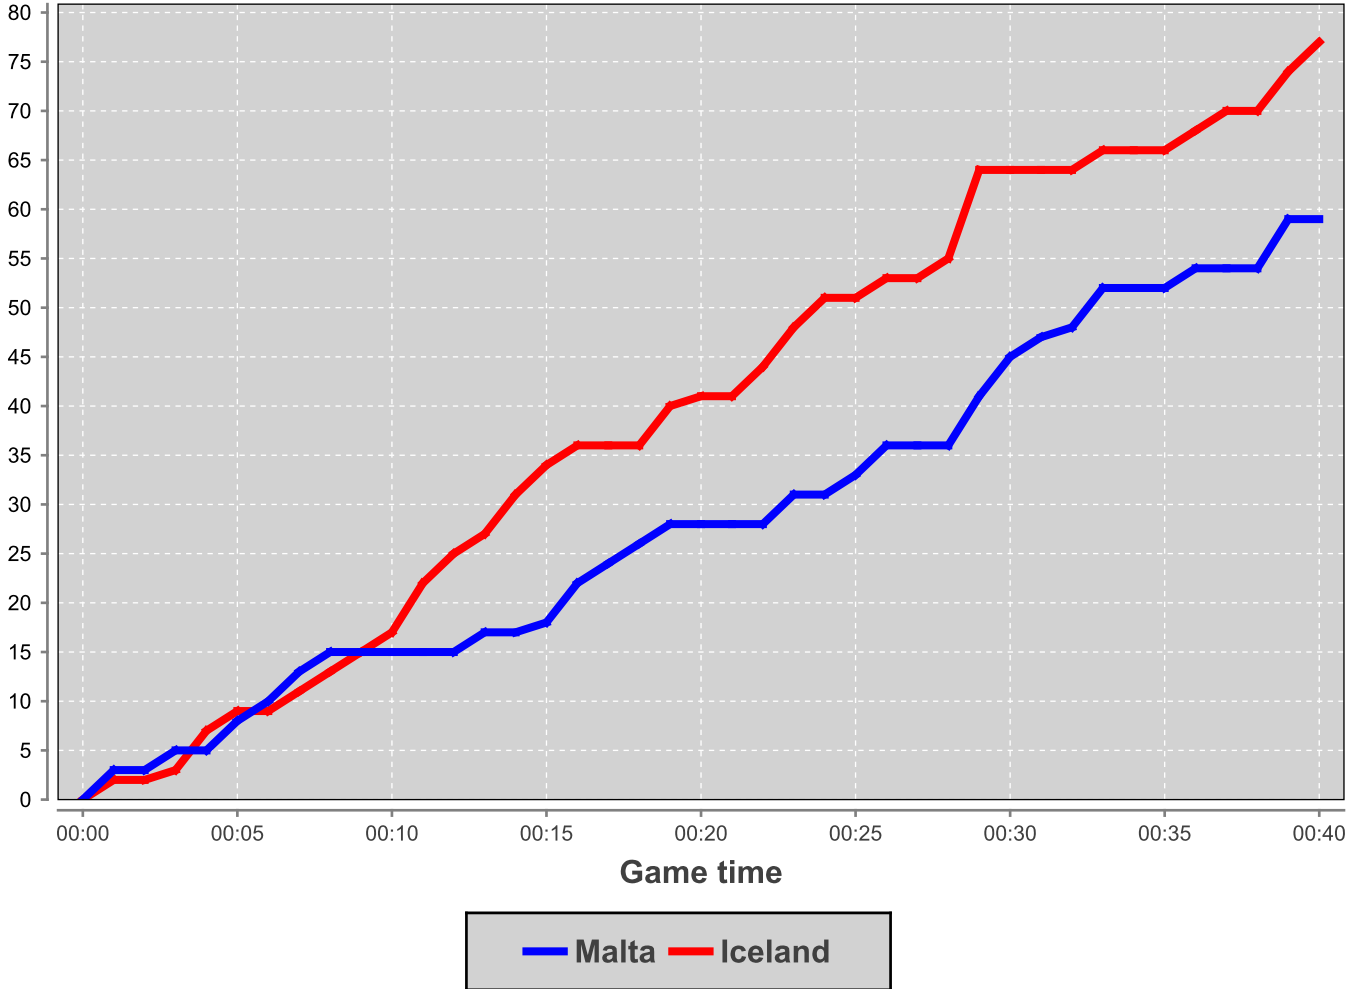

29.05.2013 16:00
(Local time)
Attendance: 53

SCORE DEVELOPMENT

14 - 13

(15-19, 13-22, 17-23, 14-13)

Scoring by 5 minutes intervals

	Q1		Q2		Q3		Q4	
MLT	8	15	18	28	33	45	52	59
ISL	9	19	34	41	51	64	66	77

	MLT	ISL
Biggest lead	4 (06:03)	24 (28:30)
Biggest scoring run	9-0 (50-64)	12-0 (15-25)
Lead changes	5	
Times tied	6	
Time Leading	04:55	32:15