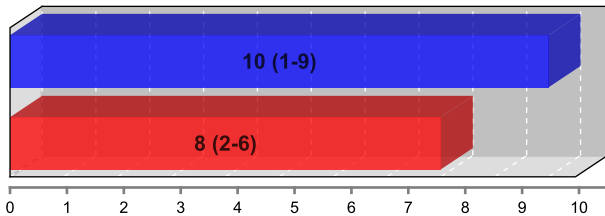

GSSE - Women

Malta vs Iceland

Referees: BASSET Shane, DELSTREE Vincent, MOUTON Marc
Comissioner: MOUSEL Guillaume

Game no. 59602
Luxembourg - Kirchberg
Coque

29.05.2013 16:00
(Local time)
Attendance: 53

TEAM COMPARISON

14 - 13

(15-19, 13-22, 17-23, 14-13)

Field goals

■ Malta ■ Iceland

Two points shots

■ Malta ■ Iceland

Three points shots

■ Malta ■ Iceland

Free throws

■ Malta ■ Iceland

Rebounds

■ Malta ■ Iceland

Assists

■ Malta ■ Iceland

Turnovers

■ Malta ■ Iceland

Personal fouls

■ Malta ■ Iceland