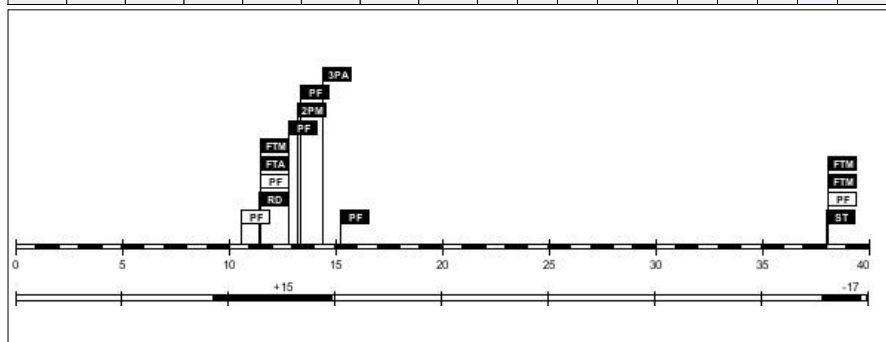

#12. Gunnhildur Gunnarsdottir (Iceland)

FG		2P FG		3P FG		FT		Reb			PF				PTS		
M/A	%	M/A	%	M/A	%	M/A	%	RO	RD	Tot	AS	TO	ST	BS		C	D
0/0	0.0	0/0	0.0	0/0	0.0	2/2	100.0	0	0	0	0	0	1	0	0	1	2