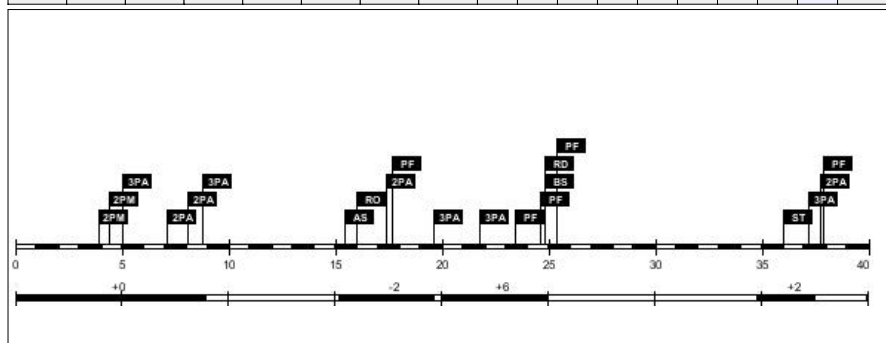

#5. Petrunella Skuladottir (Iceland)

FG		2P FG		3P FG		FT		Reb							PF		
M/A	%	M/A	%	M/A	%	M/A	%	RO	RD	Tot	AS	TO	ST	BS	C	D	PTS
0/2	0.0	0/1	0.0	0/1	0.0	0/0	0.0	0	0	0	0	0	1	0	1	0	0