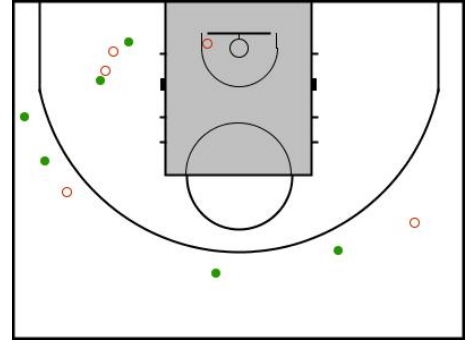

Age: 23

Minutes played: 05:43

Points scored: 6

+/- rating: -2