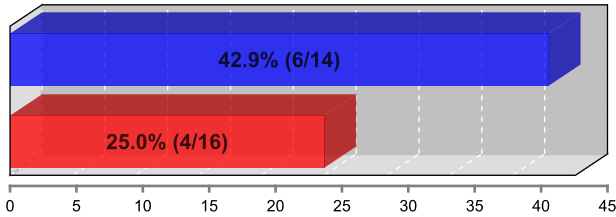

TEAM COMPARISON

14 - 13

(15-19, 13-22, 17-23, 14-13)

Field goals

■ Malta ■ Iceland

Two points shots

■ Malta ■ Iceland

Three points shots