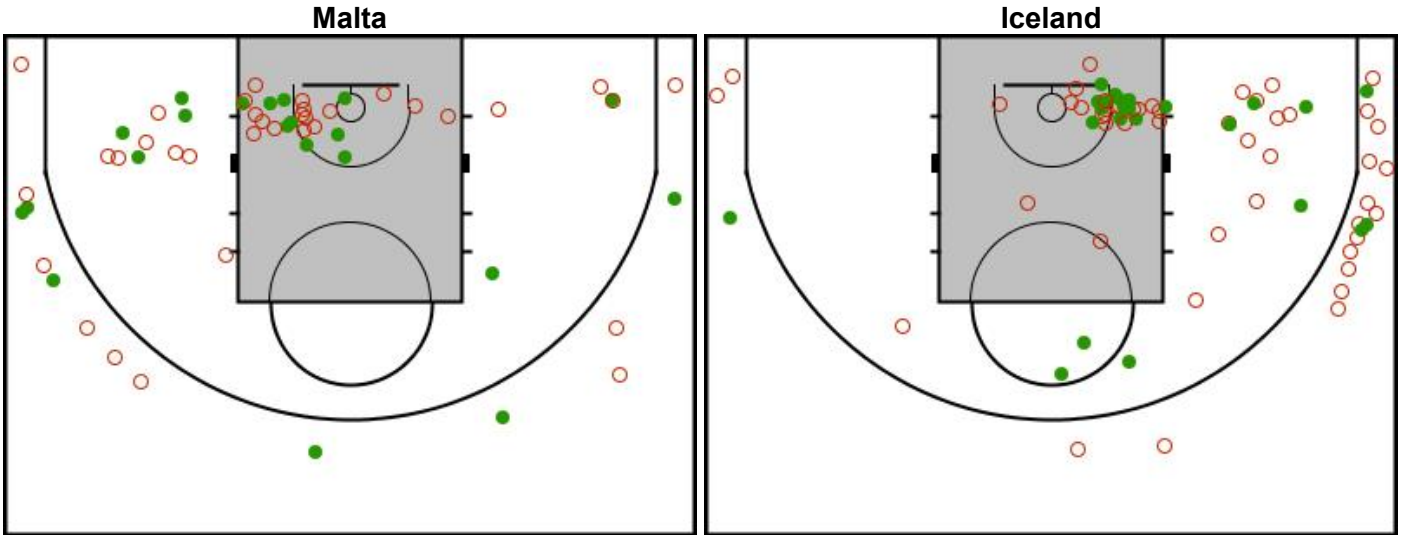

GSSE - Women

Malta vs Iceland

Referees: BASSET Shane, DELSTREE Vincent, MOUTON Marc
Comissioner: MOUSEL Guillaume

Game no. 59602
Luxembourg - Kirchberg
Coque

29.05.2013 16:00
(Local time)
Attendance: 53

Shot chart

14 - 13

(15-19, 13-22, 17-23, 14-13)