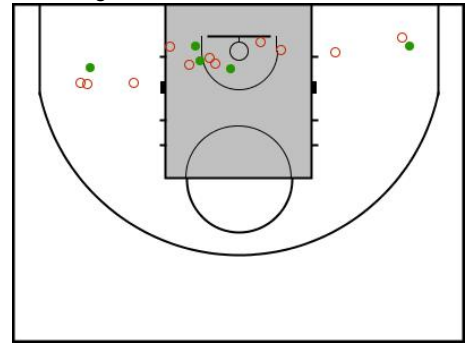

Age: 23

Minutes played: 05:43

Points scored: 6

+/- rating: -2

#15. Josephine Grima (Malta)

FG		2P FG		3P FG		FT		Reb			AS	TO	ST	BS	PF		PTS
M/A	%	M/A	%	M/A	%	M/A	%	RO	RD	Tot							
1/2	50.0	1/2	50.0	0/0	0.0	0/0	0.0	0	1	1	0	2	0	1	2	0	2

Age: 28

Minutes played: 07:37

Points scored: 2

+/- rating: +0

#4. Helena Sverrisdottir (Iceland)

FG		2P FG		3P FG		FT		Reb							PF		
M/A	%	M/A	%	M/A	%	M/A	%	RO	RD	Tot	AS	TO	ST	BS	C	D	PTS
0/6	0.0	0/5	0.0	0/1	0.0	2/2	100.0	1	4	5	0	1	1	0	2	2	2