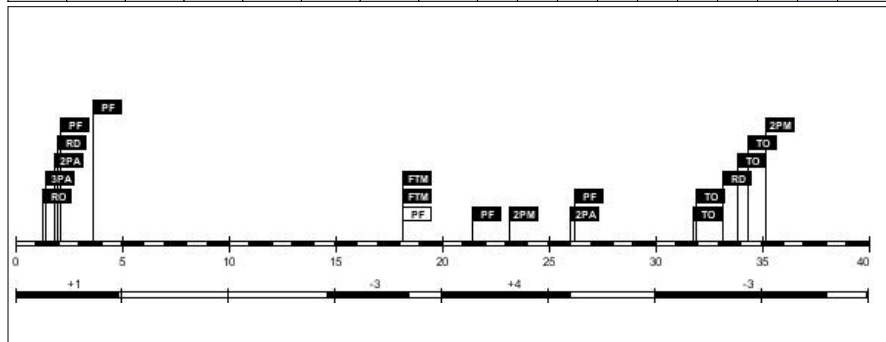

#11. Palina Maria Gunnlaugsdottir (Iceland)

FG		2P FG		3P FG		FT		Reb			PF				PTS		
M/A	%	M/A	%	M/A	%	M/A	%	RO	RD	Tot	AS	TO	ST	BS		C	D
1/1	100.0	1/1	100.0	0/0	0.0	0/0	0.0	0	1	1	0	4	0	0	0	0	2