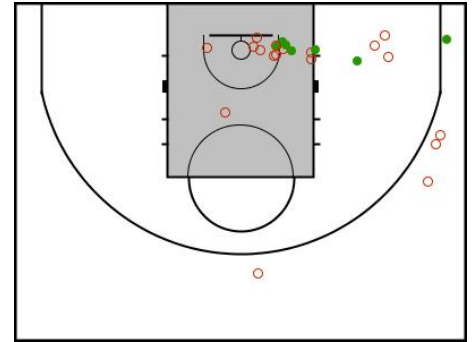

Age: 25

Minutes played: 10:00

Points scored: 2

+/- rating: -1