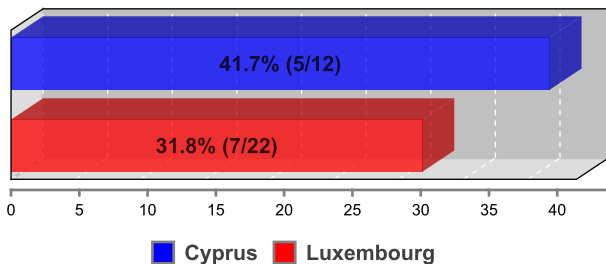

28.05.2013 18:15
(Local time)
Attendance: 1000

TEAM COMPARISON

15 - 16

(15-15, 5-15, 13-19, 15-16)

Field goals

Two points shots

Three points shots

Free throws