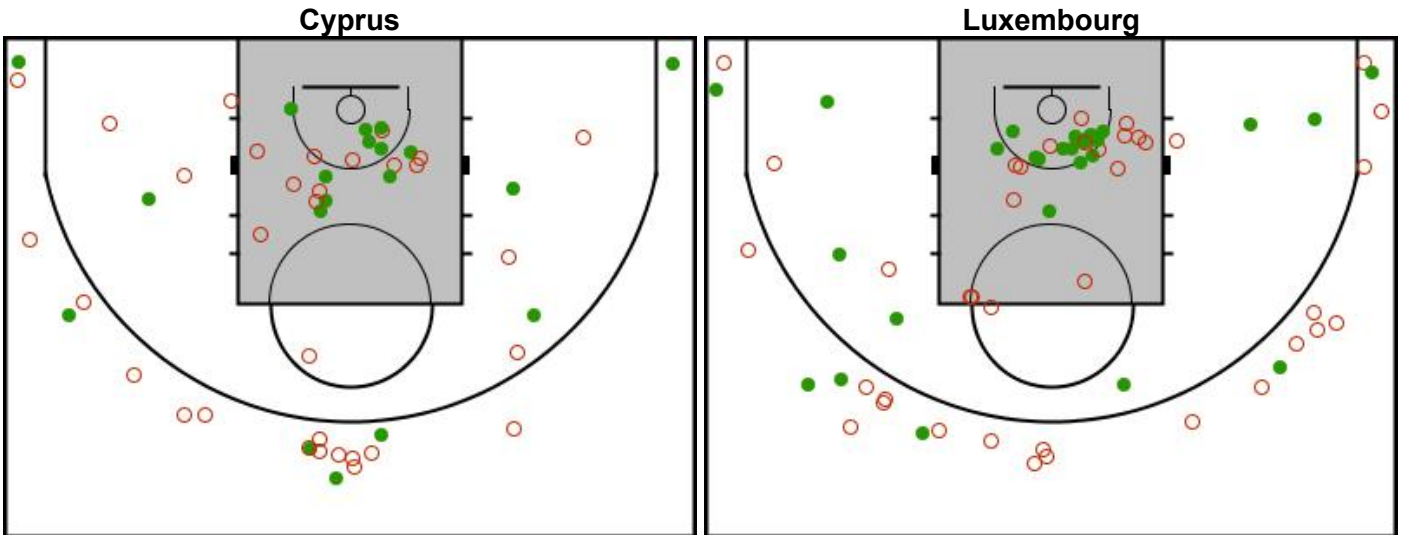

GSSE - Women

Cyprus vs Luxembourg

Referees: SILVA Sergio, HERBERTSSON Sigmundur, GIANCACCCHI Gian Luigi
Comissioner: MOUSEL Guillaume

Game no. 59601
Luxembourg - Kirchberg
Coque

28.05.2013 18:15
(Local time)
Attendance: 1000

Shot chart

15 - 16

(15-15, 5-15, 13-19, 15-16)