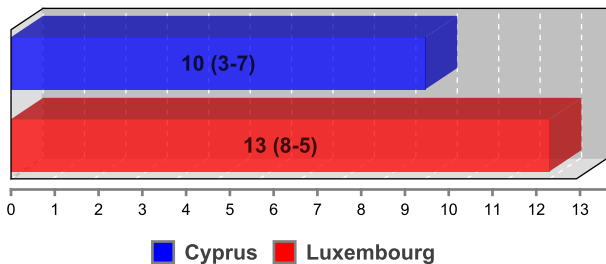

GSSE - Women

Cyprus vs Luxembourg

Referees: SILVA Sergio, HERBERTSSON Sigmundur, GIANCIECCHI Gian Luigi
Comissioner: MOUSEL Guillaume

Game no. 59601
Luxembourg - Kirchberg
Coque

28.05.2013 18:15
(Local time)
Attendance: 1000

TEAM COMPARISON

15 - 16

(15-15, 5-15, 13-19, 15-16)

Field goals

Two points shots

Three points shots

Free throws

Rebounds

Assists

Turnovers

Personal fouls