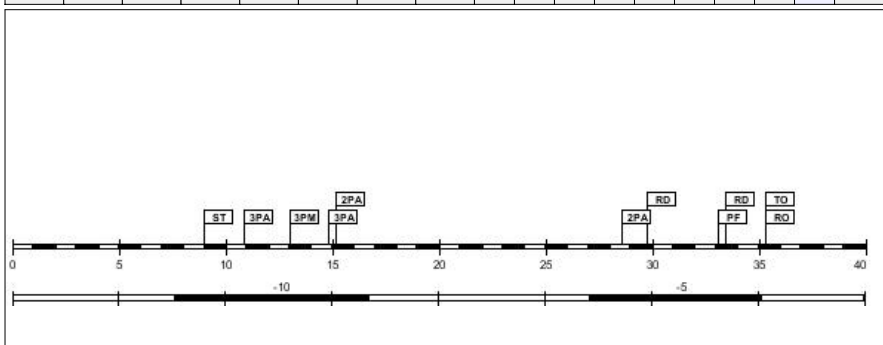

#13. Stavroulla Koniali (Cyprus)

FG		2P FG		3P FG		FT		Reb			AS	TO	ST	BS	PF		PTS
M/A	%	M/A	%	M/A	%	M/A	%	RO	RD	Tot					C	D	
0/0	0.0	0/0	0.0	0/0	0.0	0/0	0.0	1	1	2	0	1	0	0	1	0	0