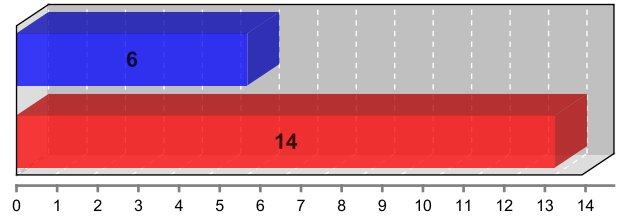

Fast break points