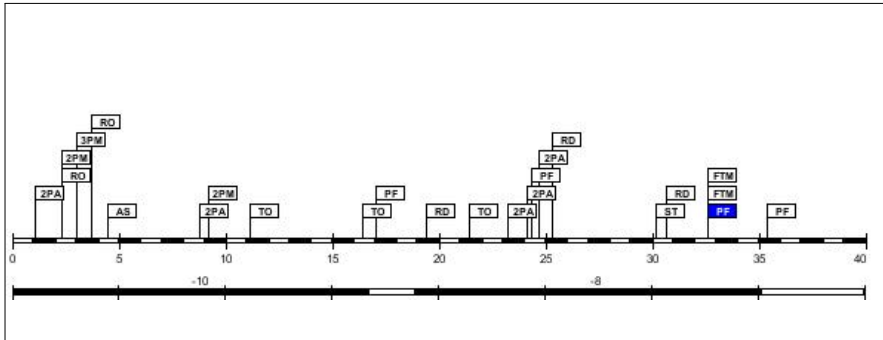

Age: 24

Minutes played:

05:28

Points scored:

2

+/- rating:

+0

#10. Laure Diederich (Luxembourg)

FG		2P FG		3P FG		FT		Reb			PF				PTS		
M/A	%	M/A	%	M/A	%	M/A	%	RO	RD	Tot	AS	TO	ST	BS		C	D
2/4	50.0	2/4	50.0	0/0	0.0	0/0	0.0	1	0	1	0	0	0	0	0	0	4

Height: 1.87m; Age: 26
 Minutes played: **04:32**
 Points scored: **4**
 +/- rating: **-1**

#12. Liz Schmitz (Luxembourg)

FG		2P FG		3P FG		FT		Reb			PF				PTS		
M/A	%	M/A	%	M/A	%	M/A	%	RO	RD	Tot	AS	TO	ST	BS		C	D
1/5	20.0	1/5	20.0	0/0	0.0	0/0	0.0	3	2	5	0	0	1	0	1	0	2

Height: 1.81m; Age: 24
 Minutes played: **10:00**
 Points scored: **2**
 +/- rating: **+0**