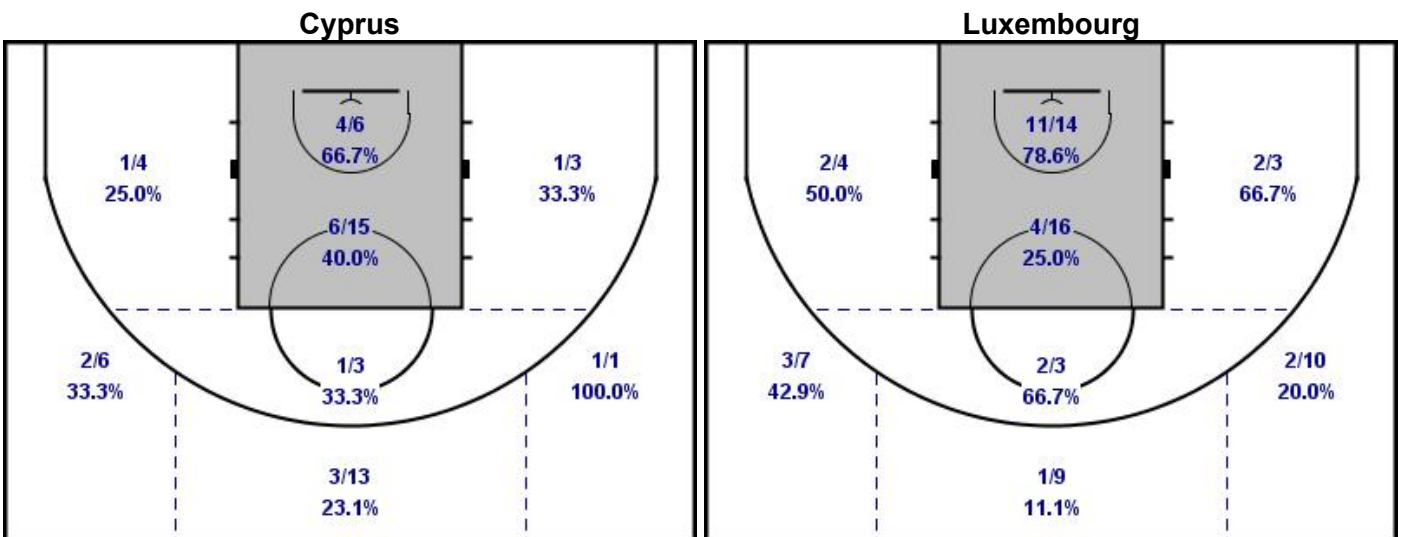

GSSE - Women

Cyprus vs Luxembourg

Referees: SILVA Sergio, HERBERTSSON Sigmundur, GIANCACCCHI Gian Luigi
Comissioner: MOUSEL Guillaume

Game no. 59601
Luxembourg - Kirchberg
Coque

28.05.2013 18:15
(Local time)
Attendance: 1000

Shot chart

15 - 16

(15-15, 5-15, 13-19, 15-16)