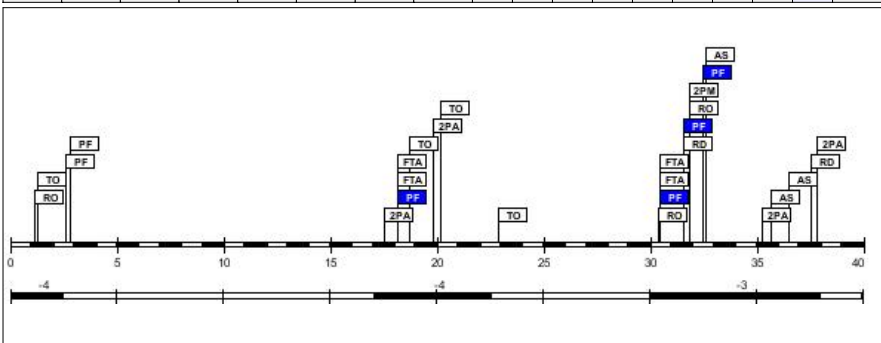

Age: 27

Minutes played: **02:53**

Points scored: **4**

+/- rating: **-1**

#5. Antonia Makri (Cyprus)

FG		2P FG		3P FG		FT		Reb			AS	TO	ST	BS	PF		PTS
M/A	%	M/A	%	M/A	%	M/A	%	RO	RD	Tot					C	D	
1/3	33.3	1/3	33.3	0/0	0.0	0/2	0.0	2	2	4	3	0	0	0	3	2	