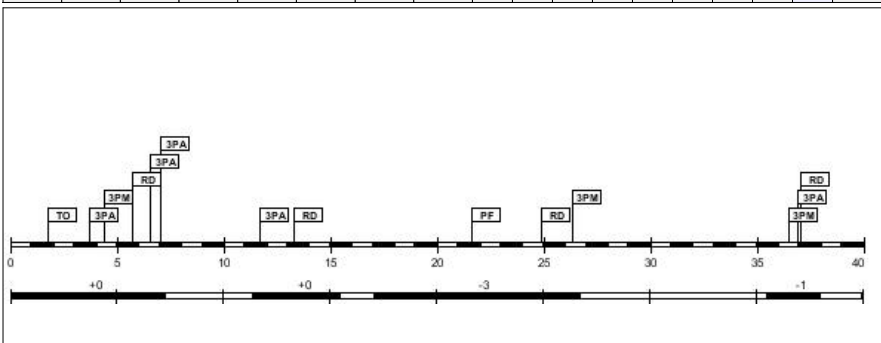

Age: 33

Minutes played: **08:21**

Points scored: **2**

+/- rating: **+0**

#6. Andria Pitsillidou (Cyprus)

FG		2P FG		3P FG		FT		Reb			AS	TO	ST	BS	PF		PTS
M/A	%	M/A	%	M/A	%	M/A	%	RO	RD	Tot					C	D	
1/2	50.0	0/0	0.0	1/2	50.0	0/0	0.0	0	1	1	0	0	0	0	0	3	