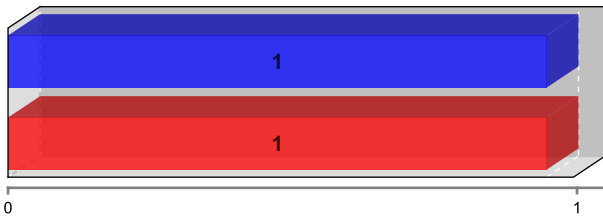

Steals

Cyprus Luxembourg

Blocked shots

Cyprus Luxembourg

Drawn fouls

Cyprus Luxembourg

Fast break points

Cyprus Luxembourg

Points from turnovers

Cyprus Luxembourg

Second chance points

Cyprus Luxembourg

Points in the paint

Cyprus Luxembourg

Bench points

Cyprus Luxembourg