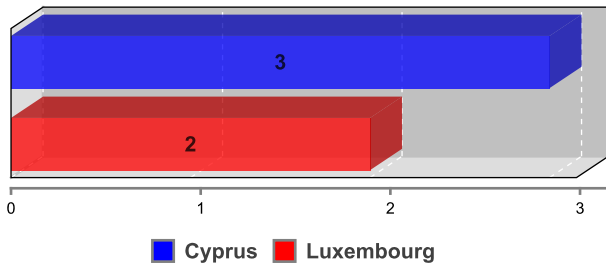

GSSE - Women

Cyprus vs Luxembourg

Referees: SILVA Sergio, HERBERTSSON Sigmundur, GIANCIECCHI Gian Luigi
Comissioner: MOUSEL Guillaume

Game no. 59601
Luxembourg - Kirchberg
Coque

28.05.2013 18:15
(Local time)
Attendance: 1000

TEAM COMPARISON

15 - 16

(15-15, 5-15, 13-19, 15-16)

Field goals

Two points shots

Three points shots

Free throws

Rebounds

Assists

Turnovers

Personal fouls