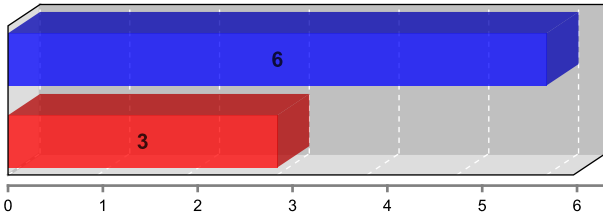

Drawn fouls