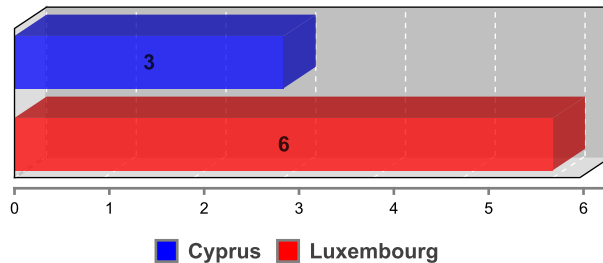

Personal fouls