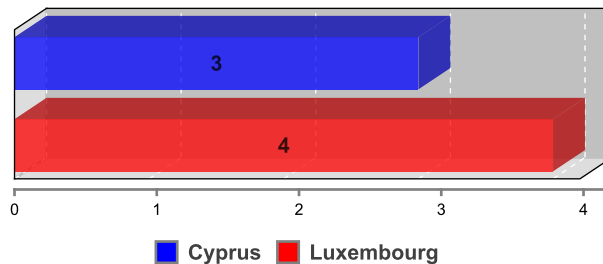

GSSE - Women

Cyprus vs Luxembourg

Referees: SILVA Sergio, HERBERTSSON Sigmundur, GIANCIECCHI Gian Luigi
Comissioner: MOUSEL Guillaume

Game no. 59601
Luxembourg - Kirchberg
Coque

28.05.2013 18:15
(Local time)
Attendance: 1000

TEAM COMPARISON

15 - 16

(15-15, 5-15, 13-19, 15-16)

Field goals

Two points shots

Three points shots

Free throws

Rebounds

Assists

Turnovers

Personal fouls