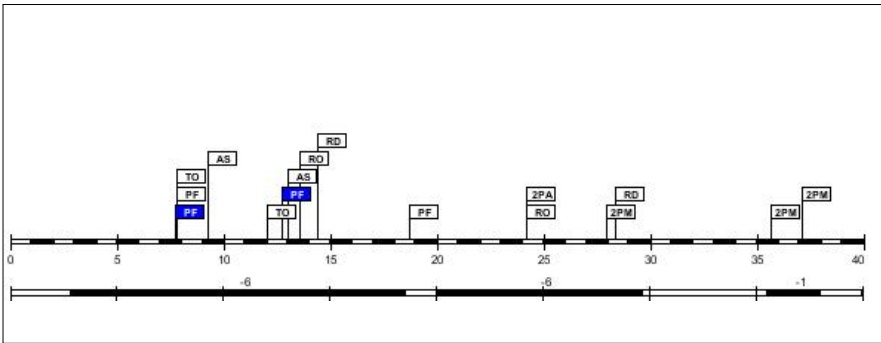

Game no. 59601
Luxembourg - Kirchberg
Coque

28.05.2013 18:15
(Local time)
Attendance: 1000

PLAYER EVALUATION

15 - 16

(15-15, 5-15, 13-19, 15-16)

#4. Zoi Natali Athanasiou (Cyprus)

FG		2P FG		3P FG		FT		Reb			AS	TO	ST	BS	PF		PTS
M/A	%	M/A	%	M/A	%	M/A	%	RO	RD	Tot					C	D	
2/2	100.0	2/2	100.0	0/0	0.0	0/0	0.0	0	0	0	0	0	0	0	0	4	