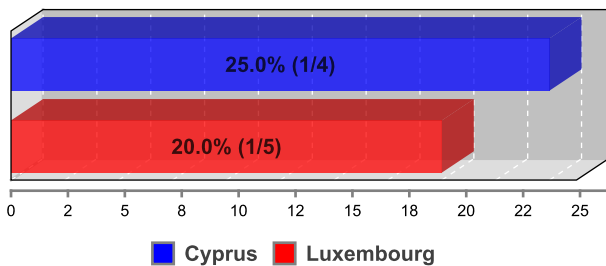

28.05.2013 18:15
(Local time)
Attendance: 1000

TEAM COMPARISON

15 - 16

(15-15, 5-15, 13-19, 15-16)

Field goals

Two points shots

Three points shots

Free throws