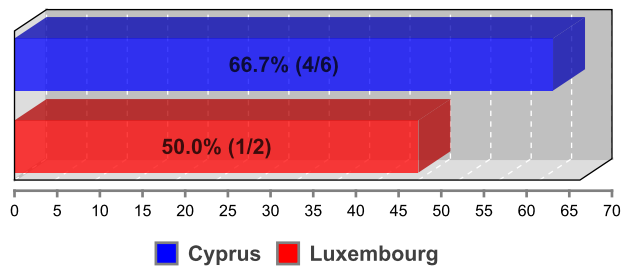

28.05.2013 18:15
(Local time)
Attendance: 1000

TEAM COMPARISON

15 - 16

(15-15, 5-15, 13-19, 15-16)

Field goals

Two points shots

Three points shots

Free throws