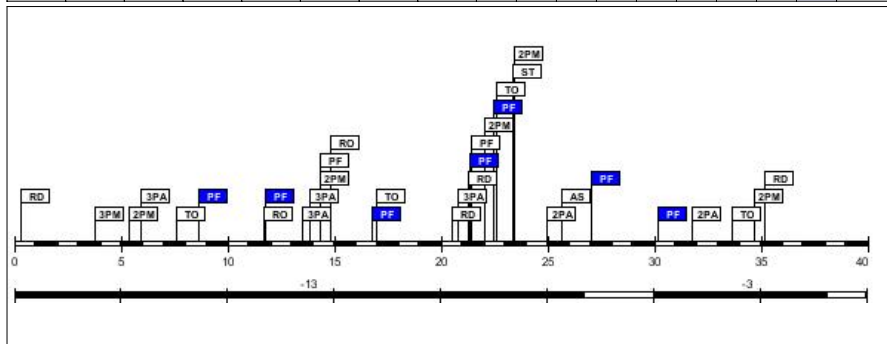

#8. Kalia Papadopoulou (Cyprus)

FG		2P FG		3P FG		FT		Reb			AS	TO	ST	BS	PF		PTS
M/A	%	M/A	%	M/A	%	M/A	%	RO	RD	Tot							
1/2	50.0	1/2	50.0	0/0	0.0	0/0	0.0	0	1	1	0	1	0	0	0	1	2