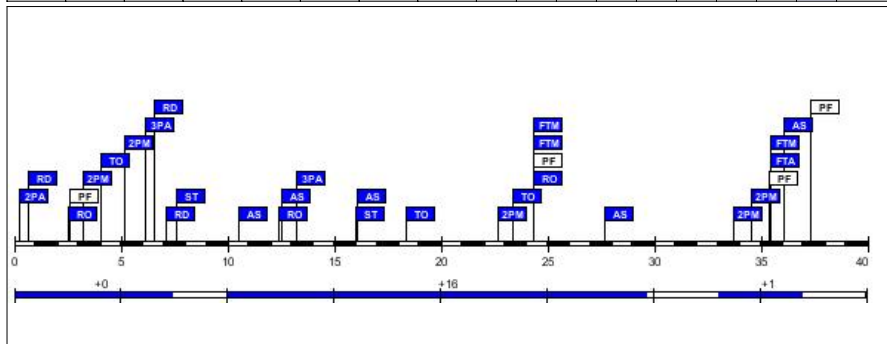

#14. Jil Haentges (Luxembourg)

FG		2P FG		3P FG		FT		Reb			PF				PTS		
M/A	%	M/A	%	M/A	%	M/A	%	RO	RD	Tot	AS	TO	ST	BS		C	D
0/2	0.0	0/1	0.0	0/1	0.0	0/0	0.0	0	1	1	0	1	0	0	1	0	0

Height: 1.84m; Age: 22
 Minutes played: **05:46**
 Points scored: **0**
 +/- rating: **+0**

#22. Anouk Wagener (Luxembourg)

FG		2P FG		3P FG		FT		Reb							PF		PTS
M/A	%	M/A	%	M/A	%	M/A	%	RO	RD	Tot	AS	TO	ST	BS	C	D	
0/0	0.0	0/0	0.0	0/0	0.0	0/0	0.0	0	0	0	0	1	0	0	0	0	0

Height: 1.58m; Age: 24
 Minutes played: **02:43**
 Points scored: **0**
 +/- rating: **+0**

#33. Christine Fisher (Luxembourg)

FG		2P FG		3P FG		FT		Reb							PF		PTS
M/A	%	M/A	%	M/A	%	M/A	%	RO	RD	Tot	AS	TO	ST	BS	C	D	
2/2	100.0	2/2	100.0	0/0	0.0	1/2	50.0	0	0	0	1	0	0	0	0	2	5

Height: 1.85m; Age: 29
 Minutes played: **04:14**
 Points scored: **5**
 +/- rating: **+1**