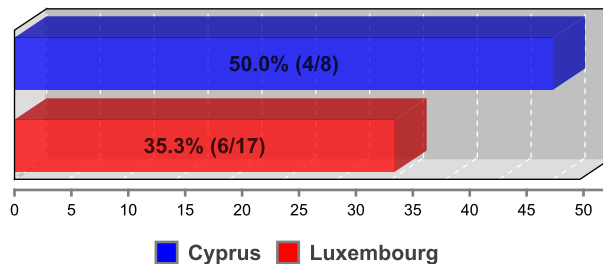

28.05.2013 18:15
(Local time)
Attendance: 1000

TEAM COMPARISON

15 - 16

(15-15, 5-15, 13-19, 15-16)

Field goals

Two points shots

Three points shots

Free throws