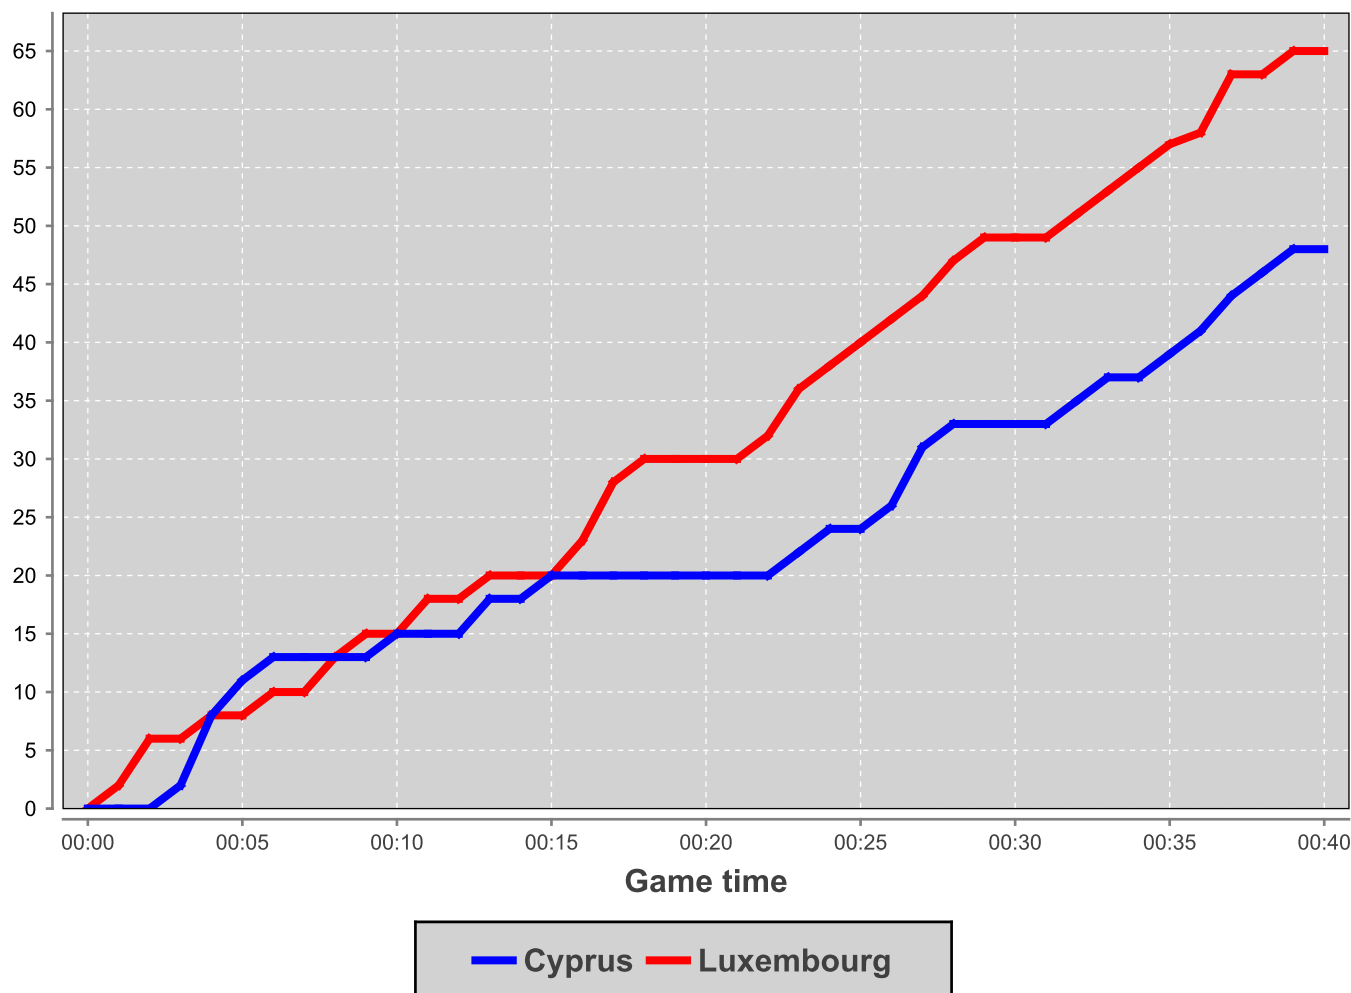

Game no. 59601
Luxembourg - Kirchberg
Coque

28.05.2013 18:15
(Local time)
Attendance: 1000

SCORE DEVELOPMENT

15 - 16

(15-15, 5-15, 13-19, 15-16)

Scoring by 5 minutes intervals

	Q1		Q2		Q3		Q4	
CYP	11	15	20	20	24	33	39	48
LUX	8	15	20	30	40	49	57	65