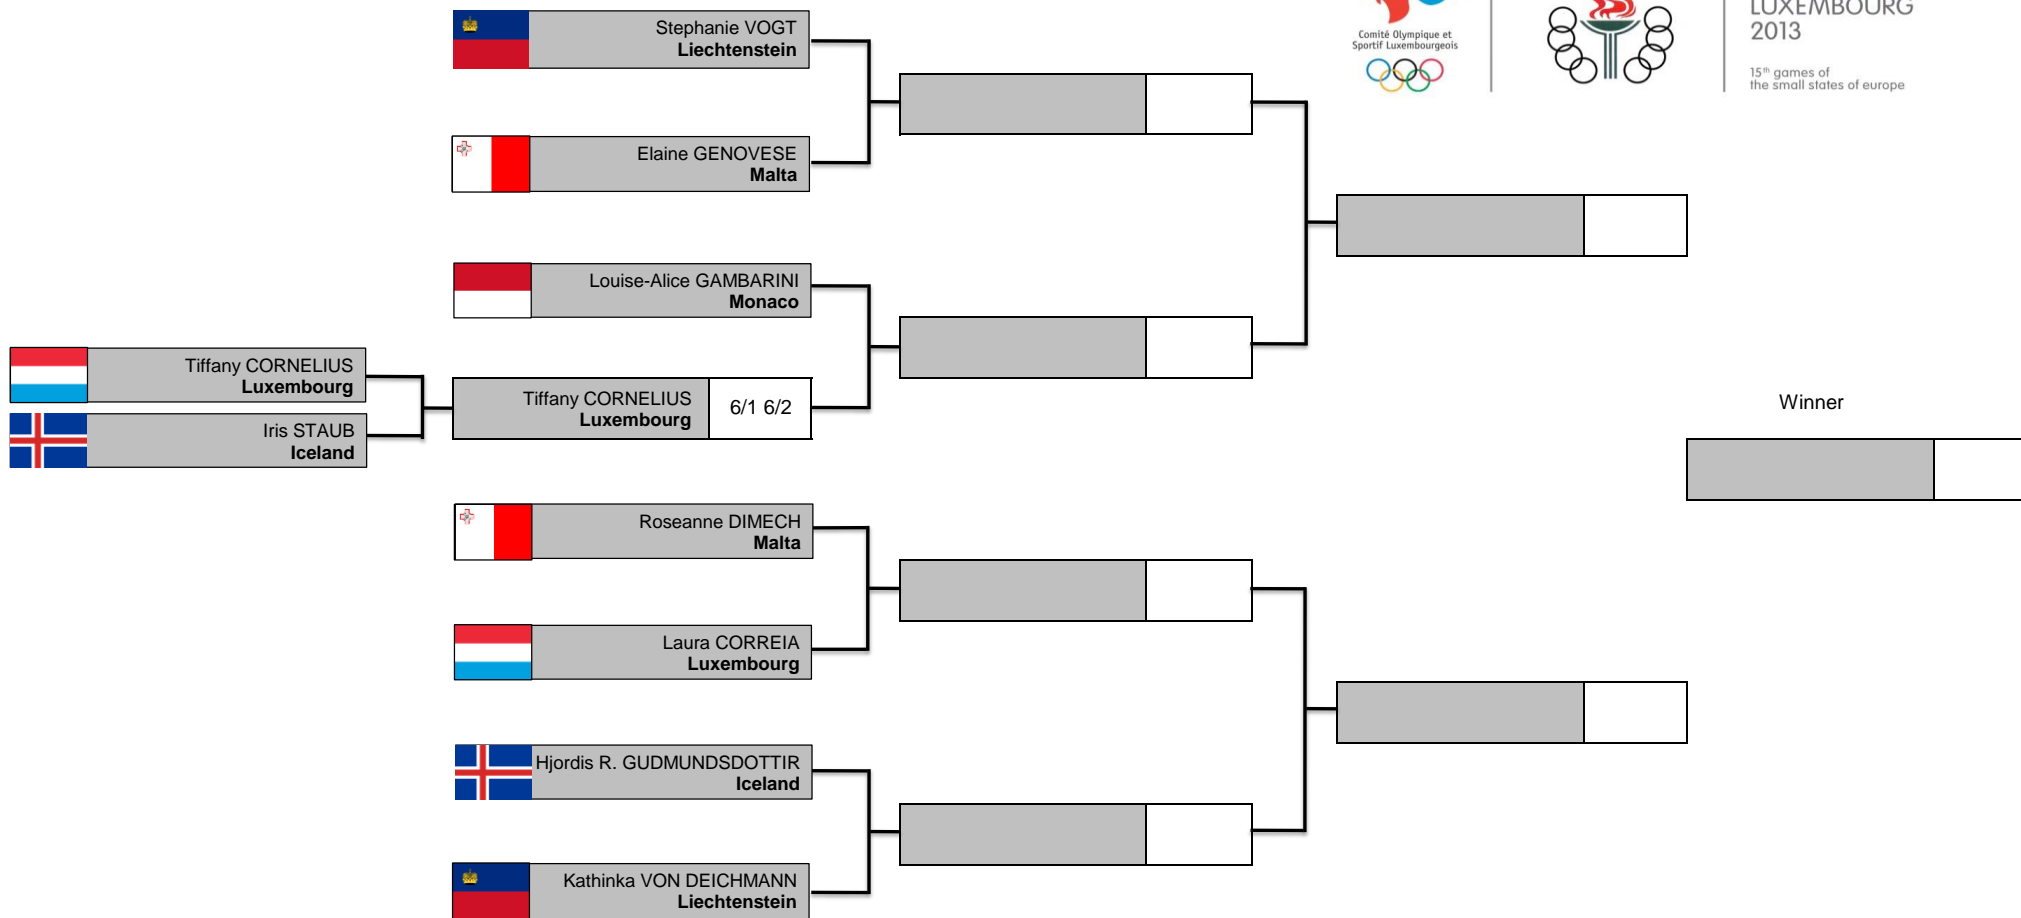

# Tennis: Women's singles

**ARE YOU  
READY FOR  
THE GAMES?  
LUXEMBOURG  
2013**

15<sup>th</sup> games of  
the small states of europe